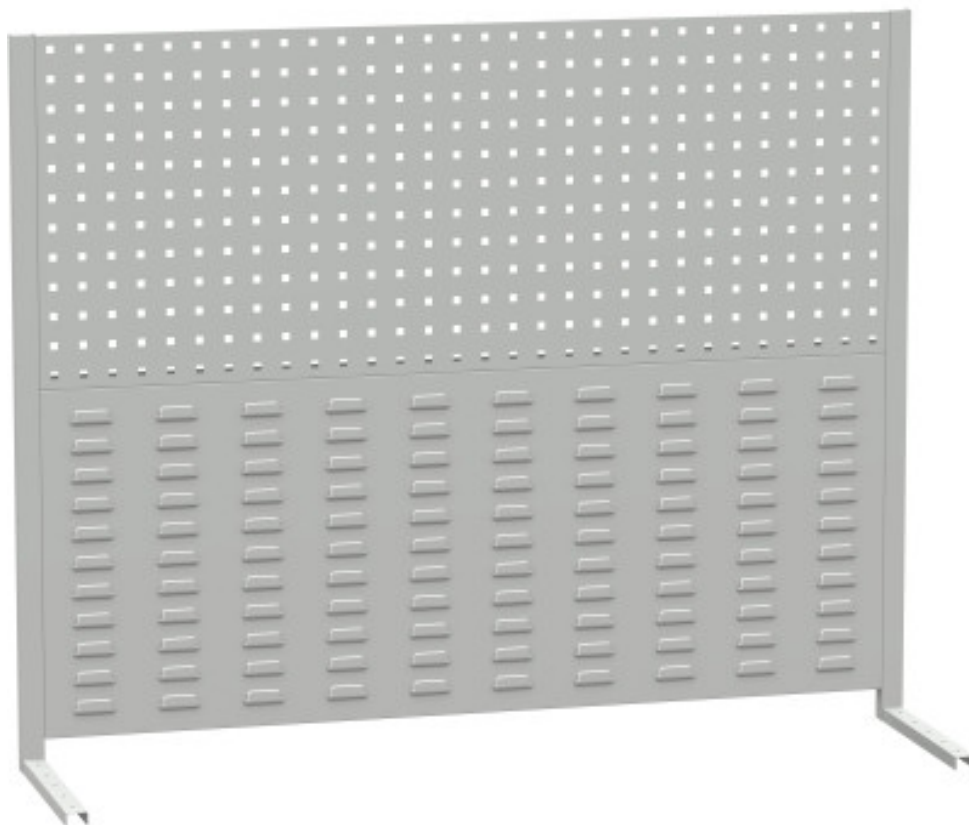

Tischerweiterung - Perfo-Paneele 1700 mm

Kód: SN4178909

EAN13: -

Product gallery:

Product short description:

Product description:

Product features:

perfo panely závěsy	10x10+50x20 mm
perfopanely typ	na stůl
výška perfopanelu	956 mm

Product attributes:

Product accessories: