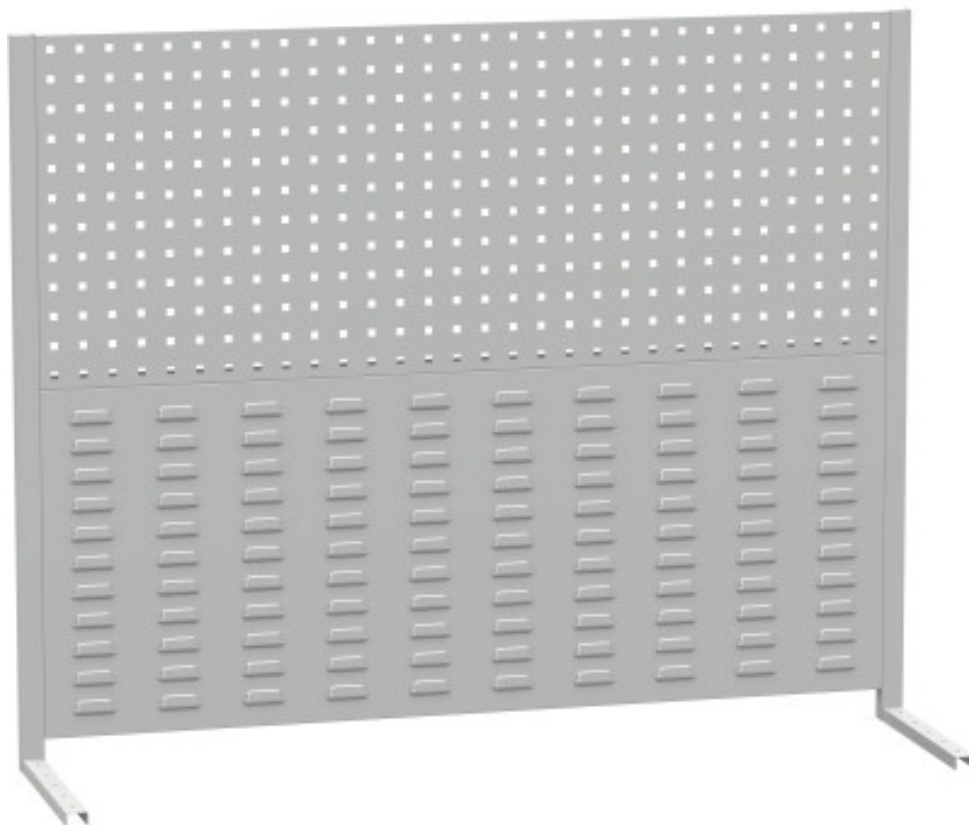

Tischerweiterung - Perfo-Paneele 1700 mm

Kód: SN4178909

EAN13: -

Product gallery:

Product short description:

Product description:

Product features:

| | |
|---------------------|----------------|
| perfo panely závěsy | 10x10+50x20 mm |
| perfopanely typ | na stůl |
| výška perfopanelu | 956 mm |

Product attributes:

Product accessories: