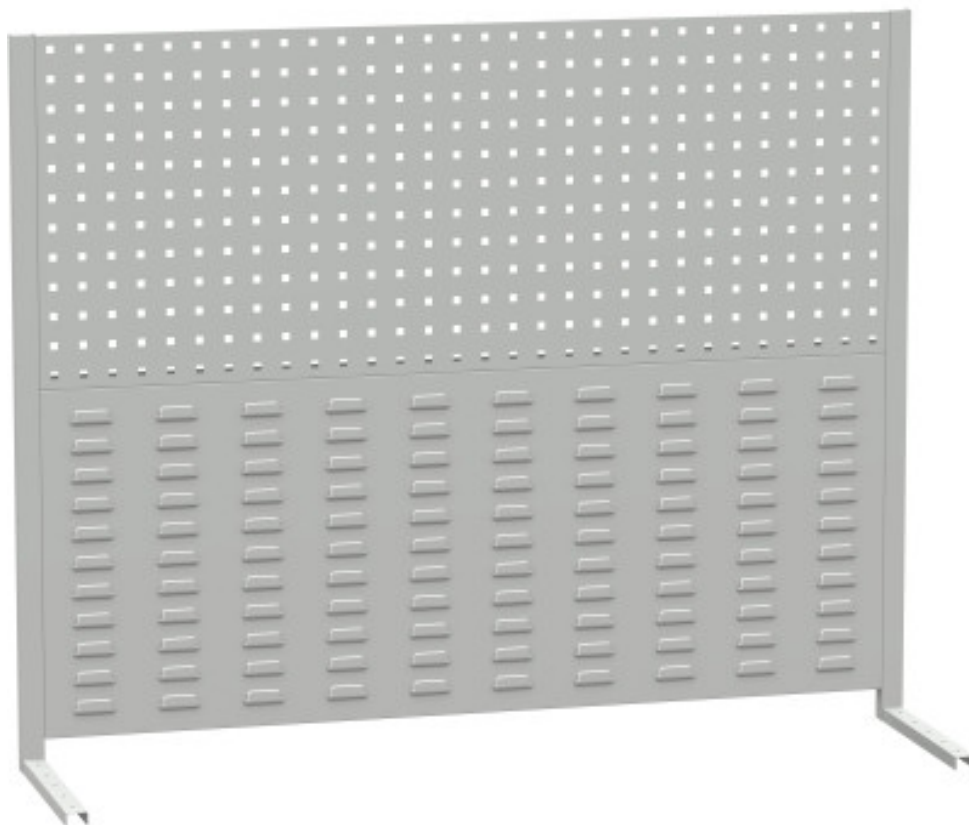

Tischerweiterung - Perfo-Paneele 2100 mm

Kód: SN4218909

EAN13: -

Product gallery:

Product short description:

Product description:

Product features:

perfo panely závěsy	10x10+50x20 mm
perfopanely typ	na stůl
výška perfopanelu	956 mm

Product attributes:

Product accessories: