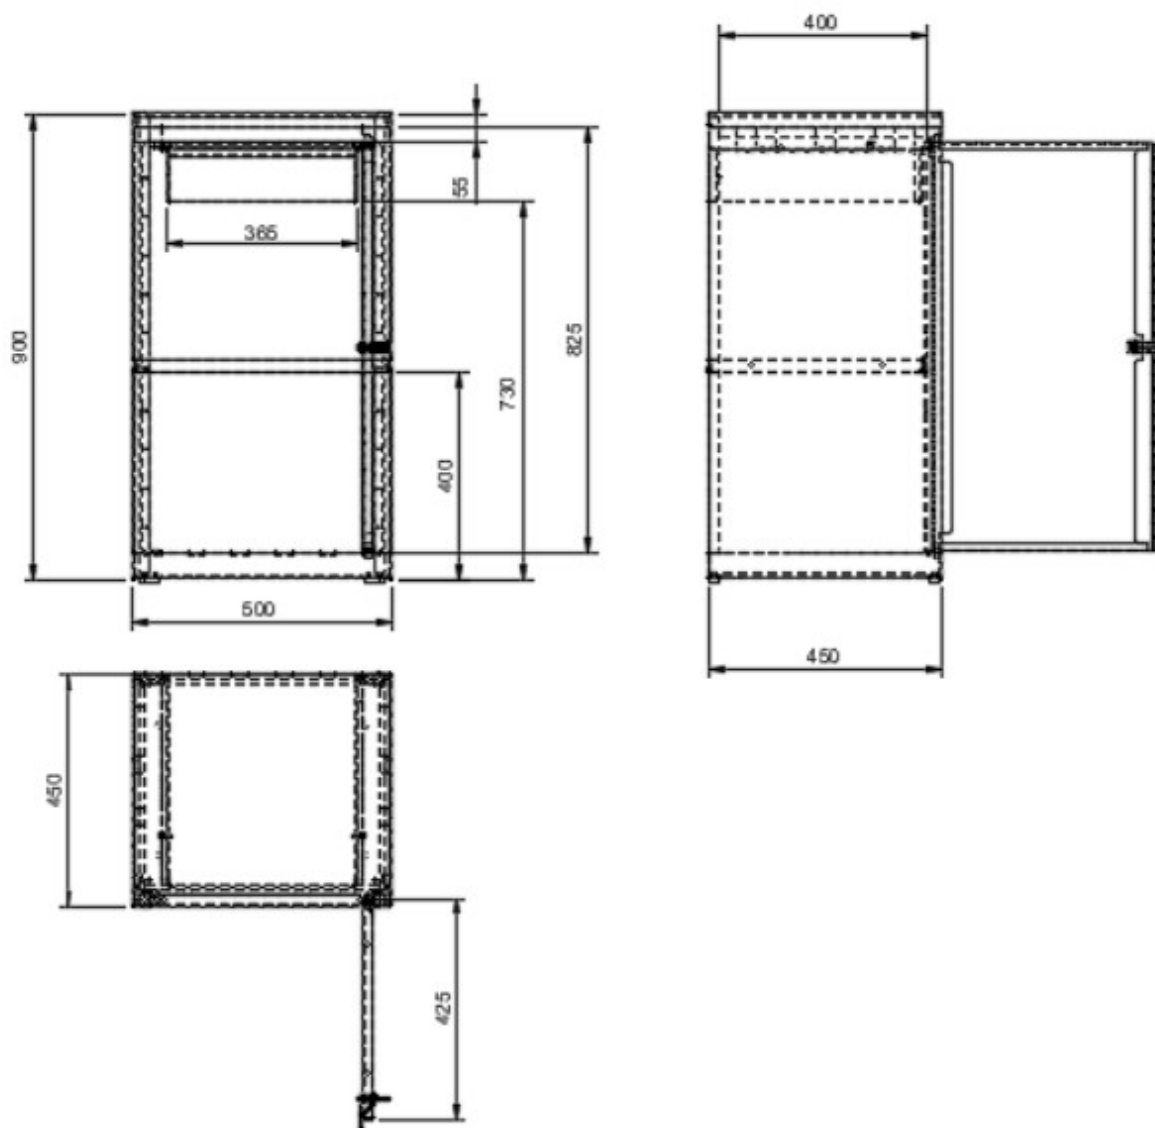

# one-door workshop cabinet

**Kód:** S45700

**EAN13:** -

## Product gallery:

**Product short description:**

**Product description:**