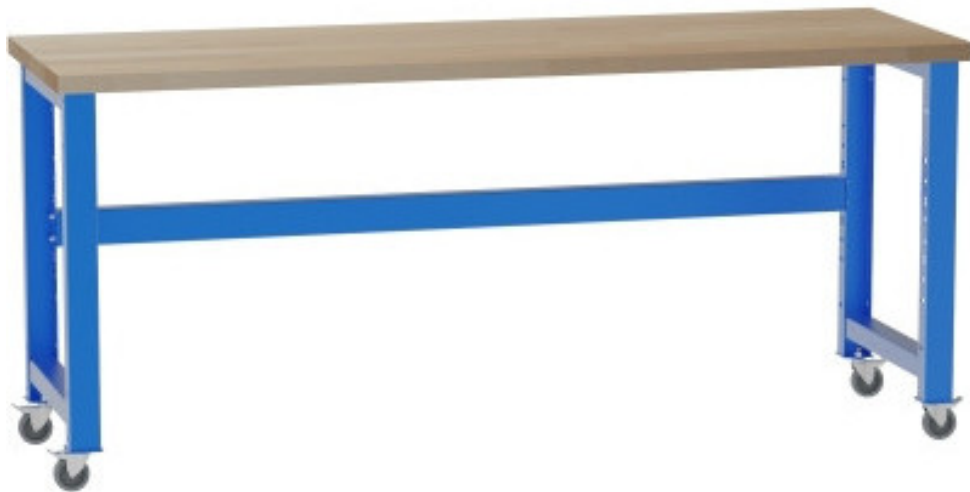

workshop table 2100 mm, on wheels, 27 mm

Kód: SD42190K

EAN13: -

Product gallery:

Product short description:

Product description:

Product features:

| | |
|--------------------|-----------|
| height mm | 927 mm |
| width mm | 2 100 mm |
| depth mm | 700 mm |
| spárovka | 27 mm |
| typ spojnice nohou | zadní |
| podnoží | s kolečky |

Product attributes:

Product accessories:

S04102030
leg firm

X6000971
beech wood top thickness 27mm

S421Z000
connecting bar rear 2100

S7001014
set of 4 wheels for workshop tables