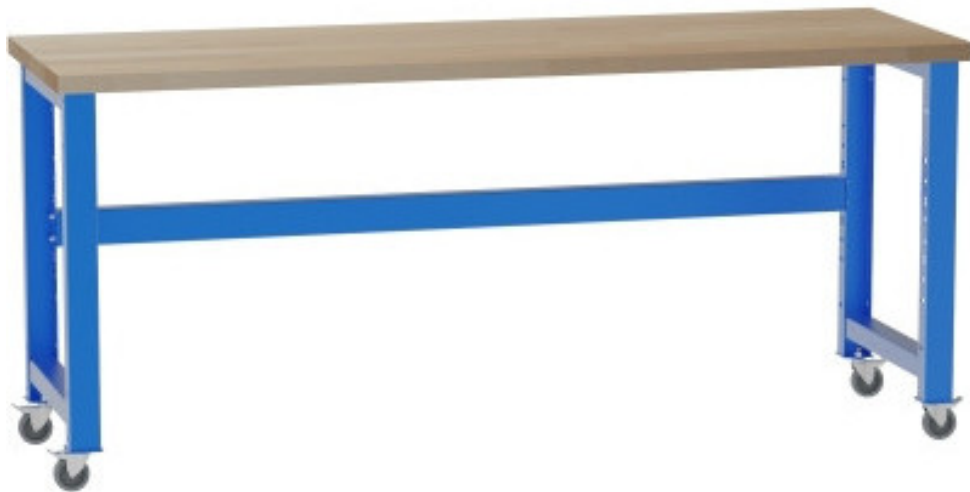

workshop table 2100 mm, on wheels, 27 mm

Kód: SD42190K

EAN13: -

Product gallery:

Product short description:

Product description:

Product features:

height mm	927 mm
width mm	2 100 mm
depth mm	700 mm
spárovka	27 mm
typ spojnice nohou	zadní
podnoží	s kolečky

Product attributes:

Product accessories:

S04102030
leg firm

X6000971
beech wood top thickness 27mm

S421Z000
connecting bar rear 2100

S7001014
set of 4 wheels for workshop tables