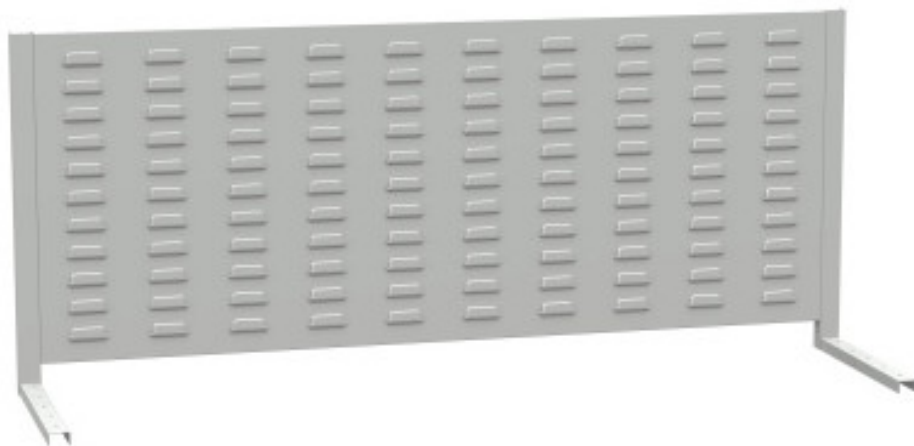

workbench extensions - perfo 1700 mm

Kód: SN4174445

EAN13: -

Product gallery:

Product short description:

Product description:

Product features:

perfo panely závěsy	50x20 mm
perfopanely typ	na stůl