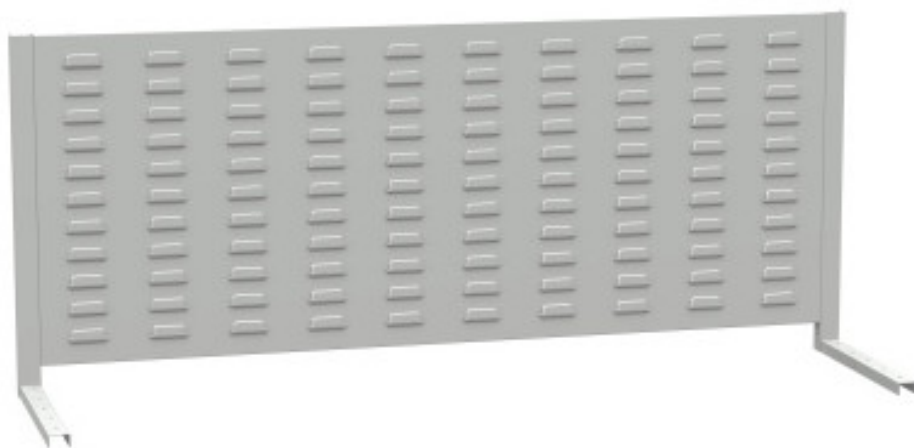

workbench extensions - perfo 1700 mm

Kód: SN4174445

EAN13: -

Product gallery:

Product short description:

Product description:

Product features:

perfo panely závěsy	50x20 mm
perfopanely typ	na stůl