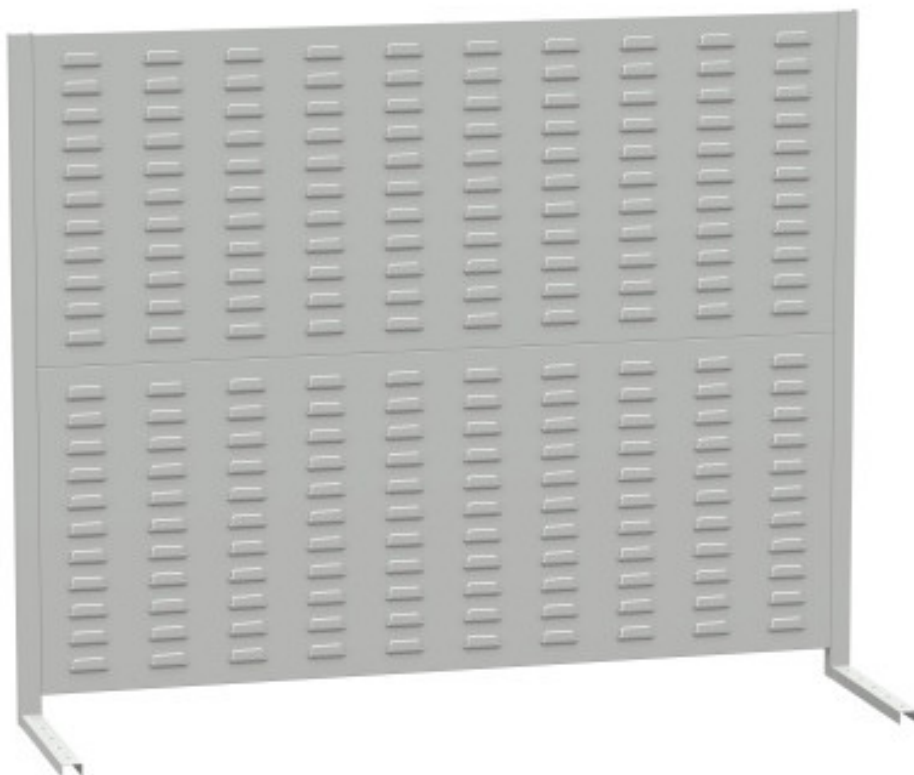

workbench extensions - perfo 1700 mm

Kód: SN4178905

EAN13: -

Product gallery:

Product short description:

Product description:

Product features:

perfo panely závěsy	50x20 mm
perfopanely typ	na stůl
výška perfopanelu	956 mm