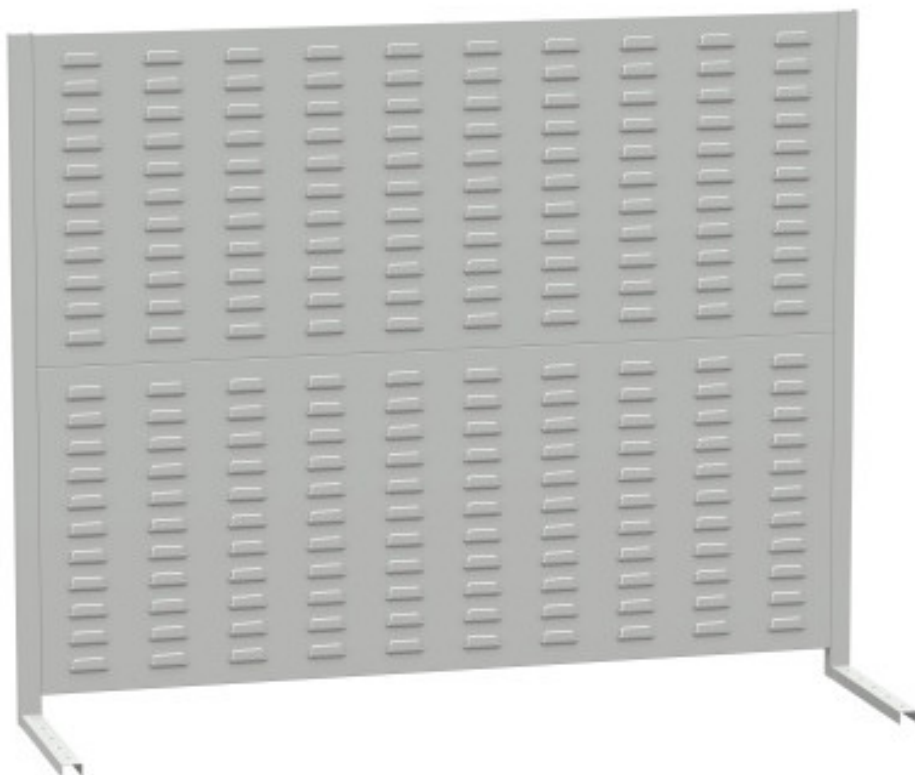

workbench extensions - perfo 2100 mm

Kód: SN4218905

EAN13: -

Product gallery:

Product short description:

Product description:

Product features:

perfo panely závěsy	50x20 mm
perfopanely typ	na stůl
výška perfopanelu	956 mm