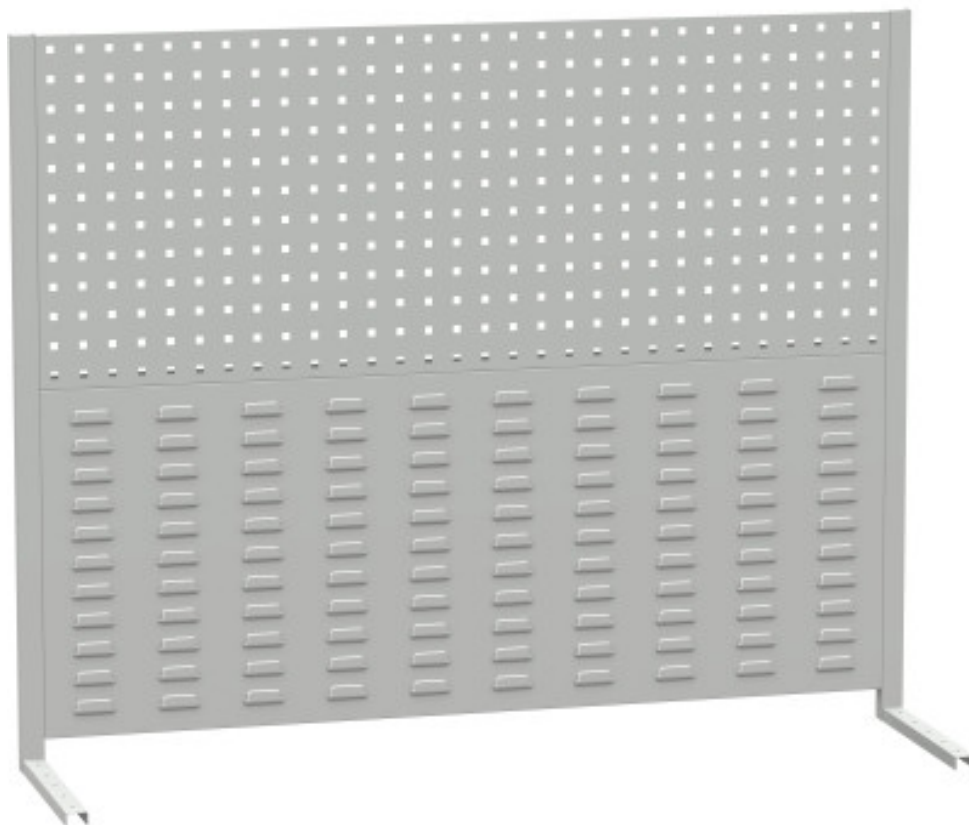

workbench extensions - perfo 1700 mm

Kód: SN4178909

EAN13: -

Product gallery:

Product short description:

Product description:

Product features:

perfo panely závěsy	10x10+50x20 mm
perfopanely typ	na stůl
výška perfopanelu	956 mm

Product attributes:

Product accessories: