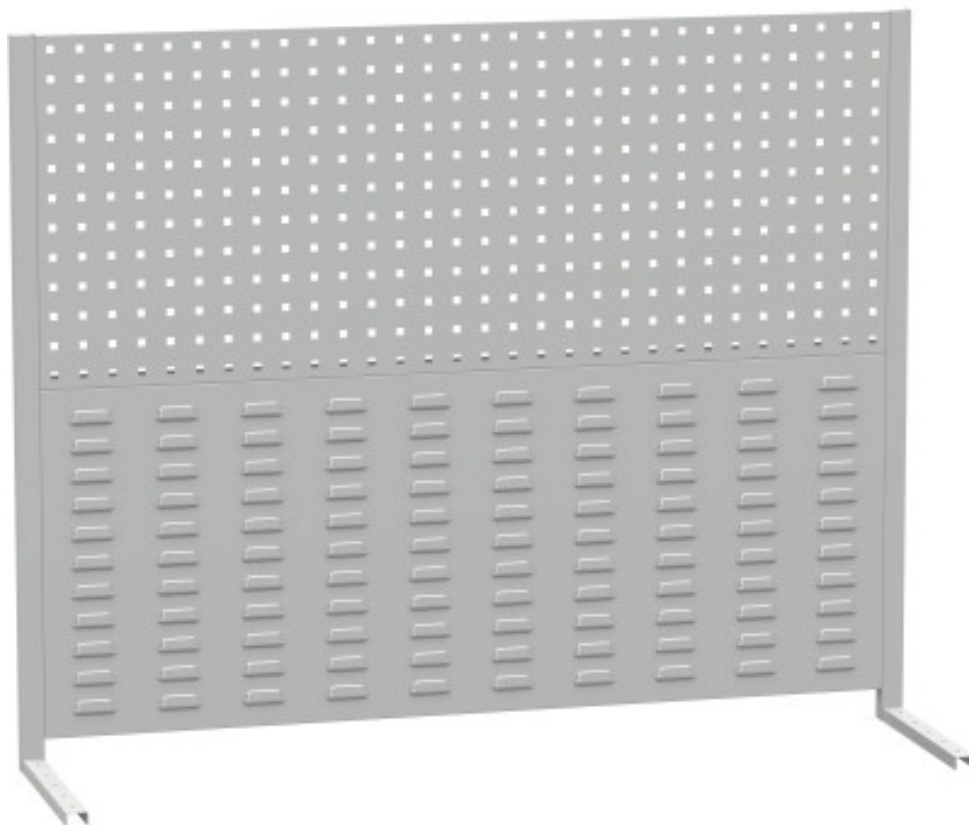

workbench extensions - perfo 2100 mm

Kód: SN4218909

EAN13: -

Product gallery:

Product short description:

Product description:

Product features:

perfo panely závěsy	10x10+50x20 mm
perfopanely typ	na stůl
výška perfopanelu	956 mm

Product attributes:

Product accessories: