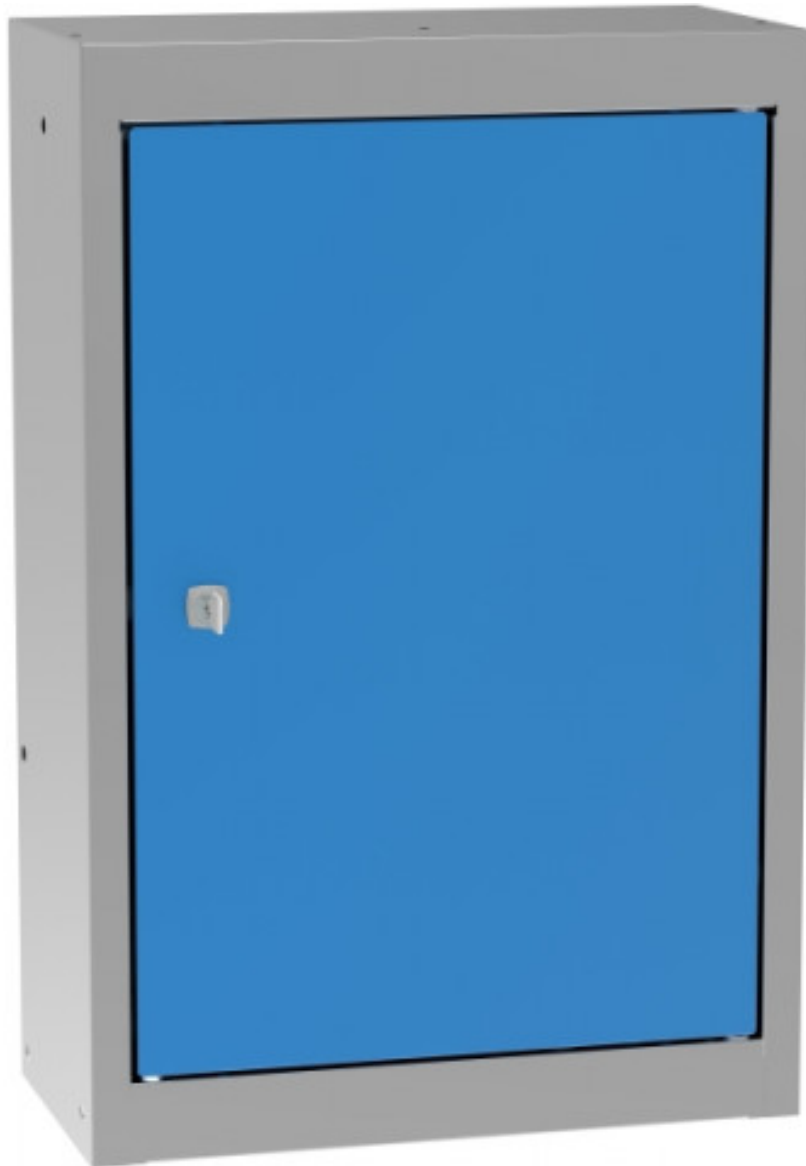

single door hanging cabinet

Kód: SZ40100

EAN13: -

Product gallery:

Product short description:

Product description:

Product features:

height mm	600
width mm	433 mm
depth mm	200 mm
weight kg	8 kg
závěsné skříňky typ	jednodvřevé

Product attributes:

Product accessories: