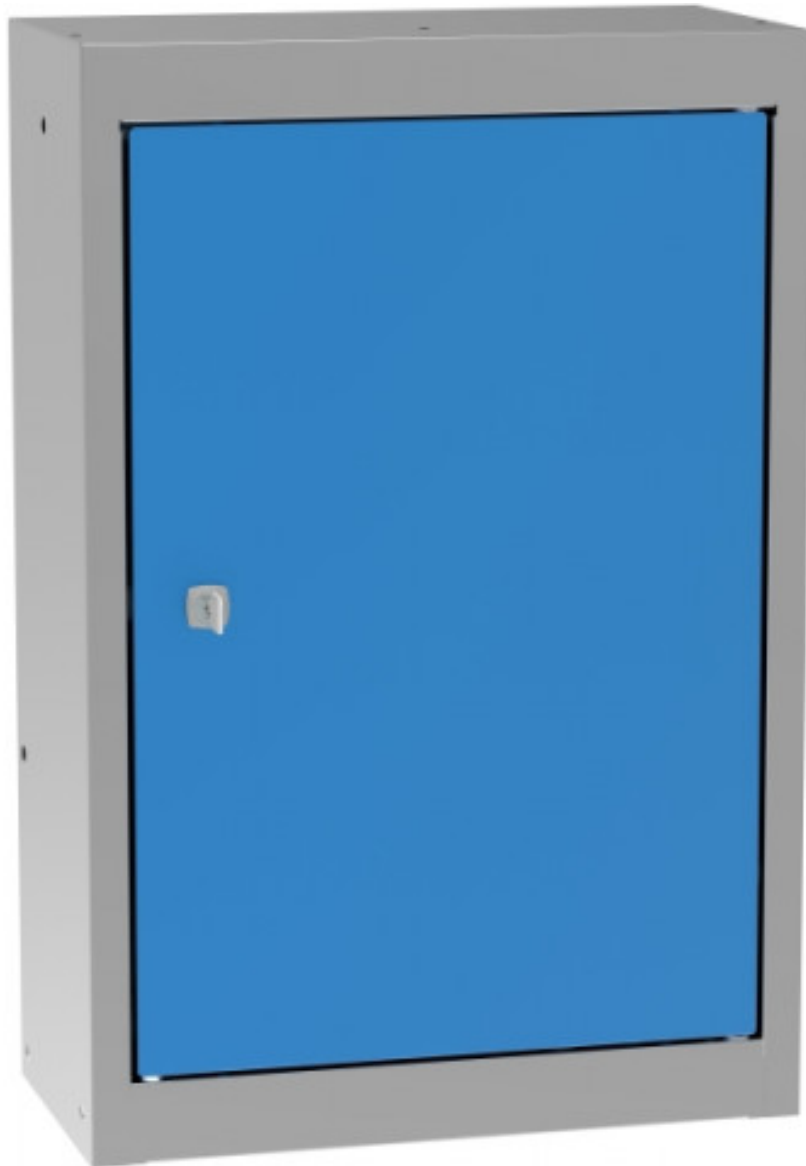

single door hanging cabinet

Kód: SZ40100

EAN13: -

Product gallery:

Product short description:

Product description:

Product features:

height mm	600
width mm	433 mm
depth mm	200 mm
weight kg	8 kg
závěsné skříňky typ	jednodvéřevé

Product attributes:

Product accessories: