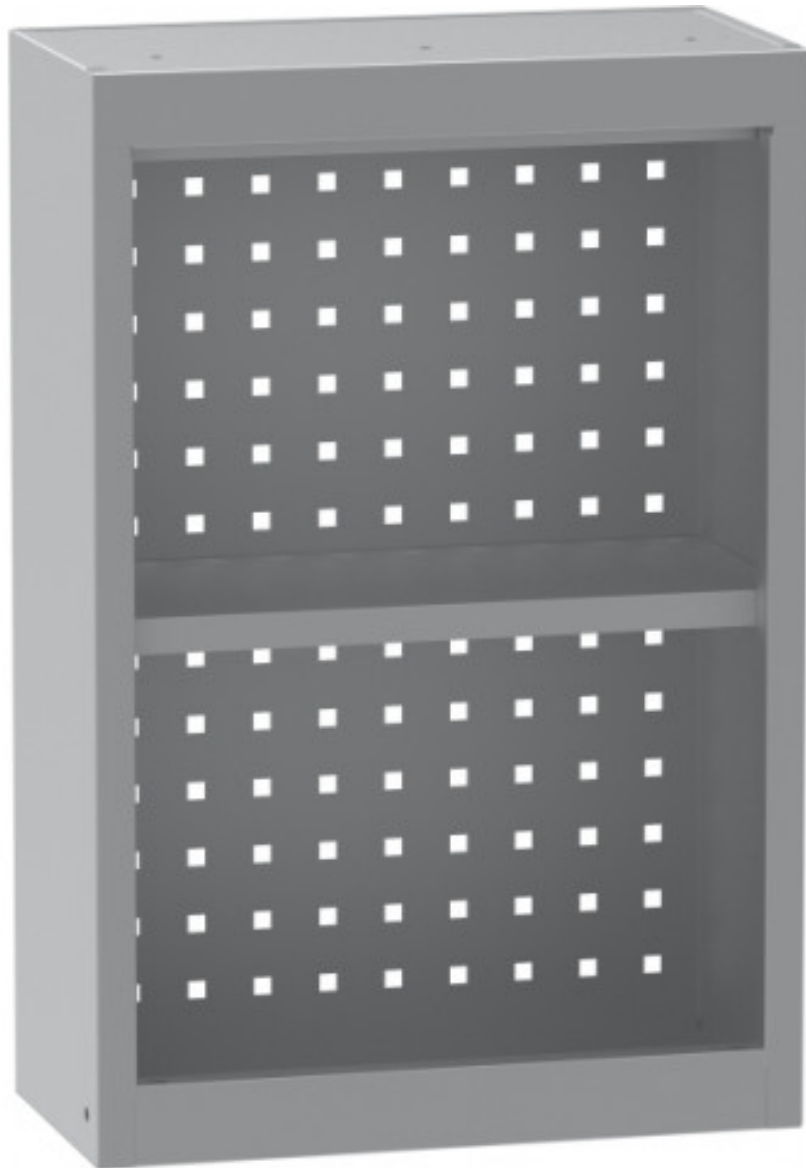

hanging cabinet without doors 400

Kód: SZ40300

EAN13: -

Product gallery:

Product short description:

Product description:

Product features:

height mm	600
width mm	433 mm
depth mm	200 mm
weight kg	8 kg
závěsné skříňky typ	bez dveří

Product attributes:

Product accessories: