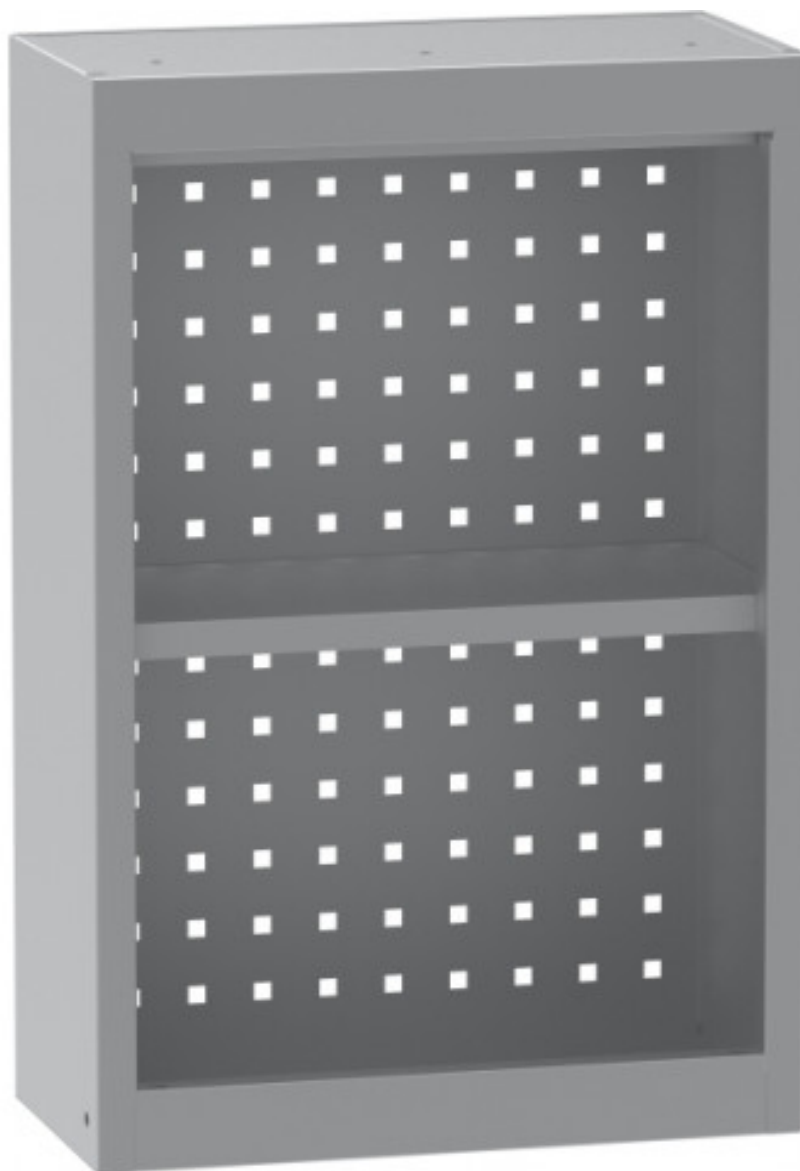

hanging cabinet without doors 400

Kód: SZ40300

EAN13: -

Product gallery:

Product short description:

Product description:

Product features:

height mm	600
width mm	433 mm
depth mm	200 mm
weight kg	8 kg
závěsné skříňky typ	bez dveří

Product attributes:

Product accessories: