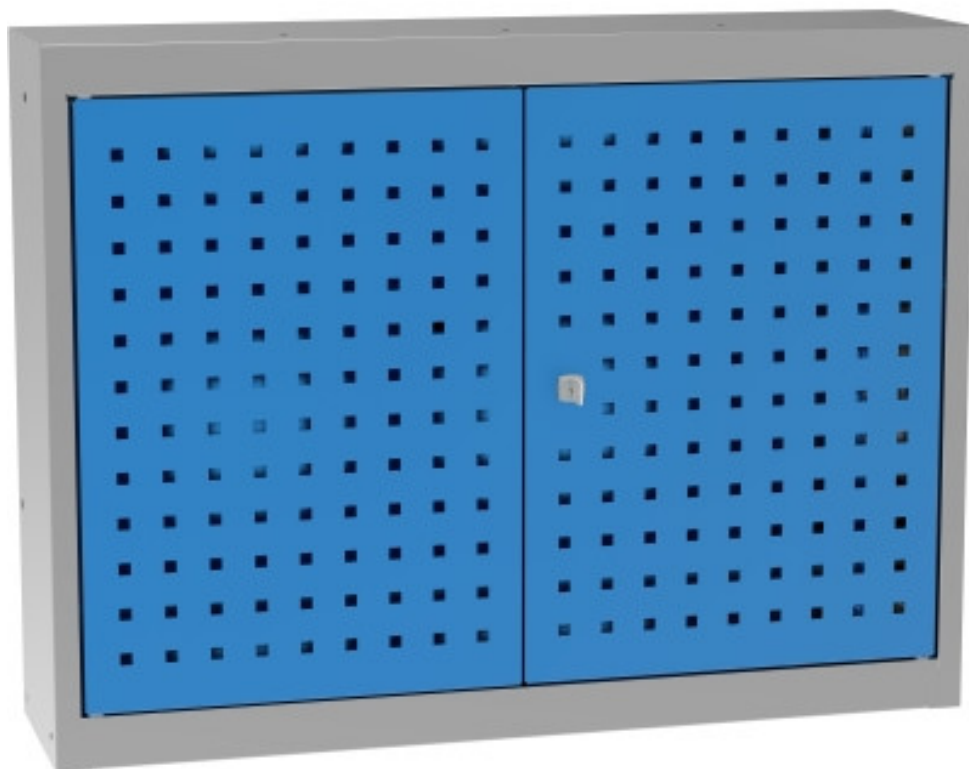

hanging cabinet of two perforo doors 800

Kód: SZ40600

EAN13: -

Product gallery:

Product short description:

Product description:

Product features:

height mm	600
width mm	800 mm
depth mm	200 mm
weight kg	12 kg
závěsné skříňky typ	dvoudvěřové