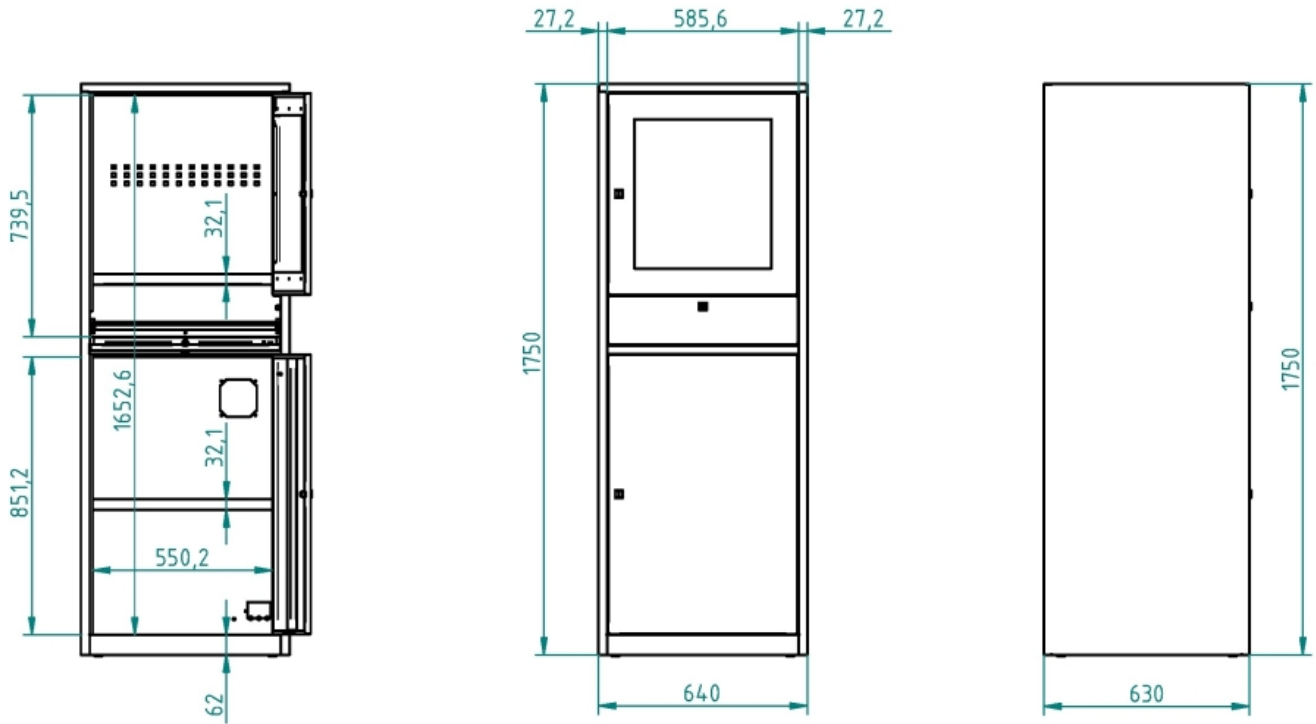

cabinet for computer

Kód: A15400

EAN13: -

Product gallery:

Product short description:

Product description:

Product features:

height mm	
width mm	
depth mm	
weight kg	55 kg

Product attributes:

Colour	Body RAL 7035 light grey / Door RAL 7035 light grey Body RAL7035 light grey / Door RAL5012 light blue
--------	--

Product accessories: