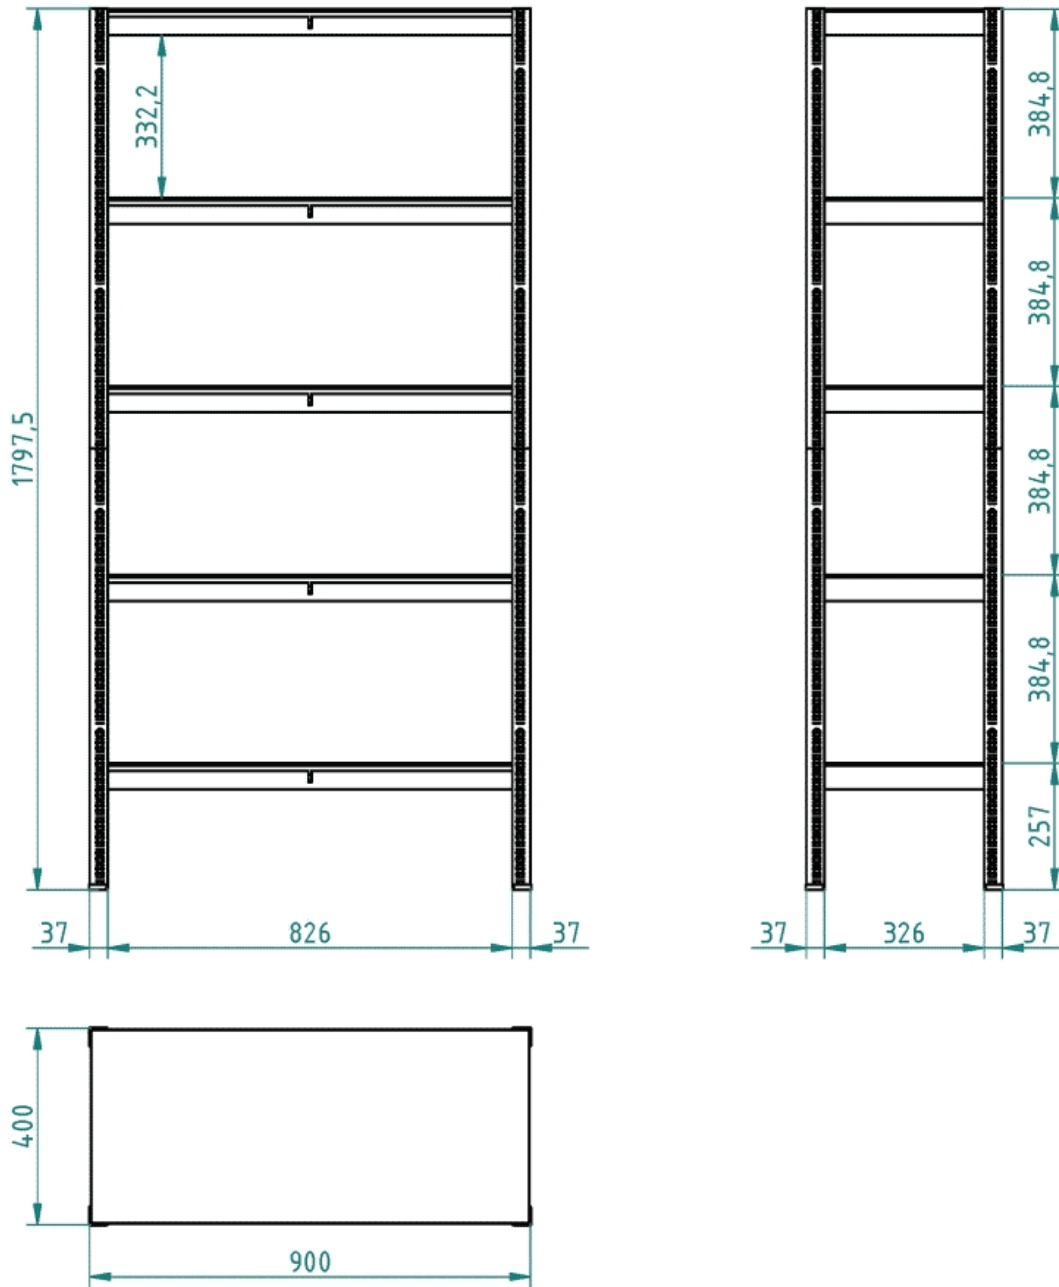

Product accessories: