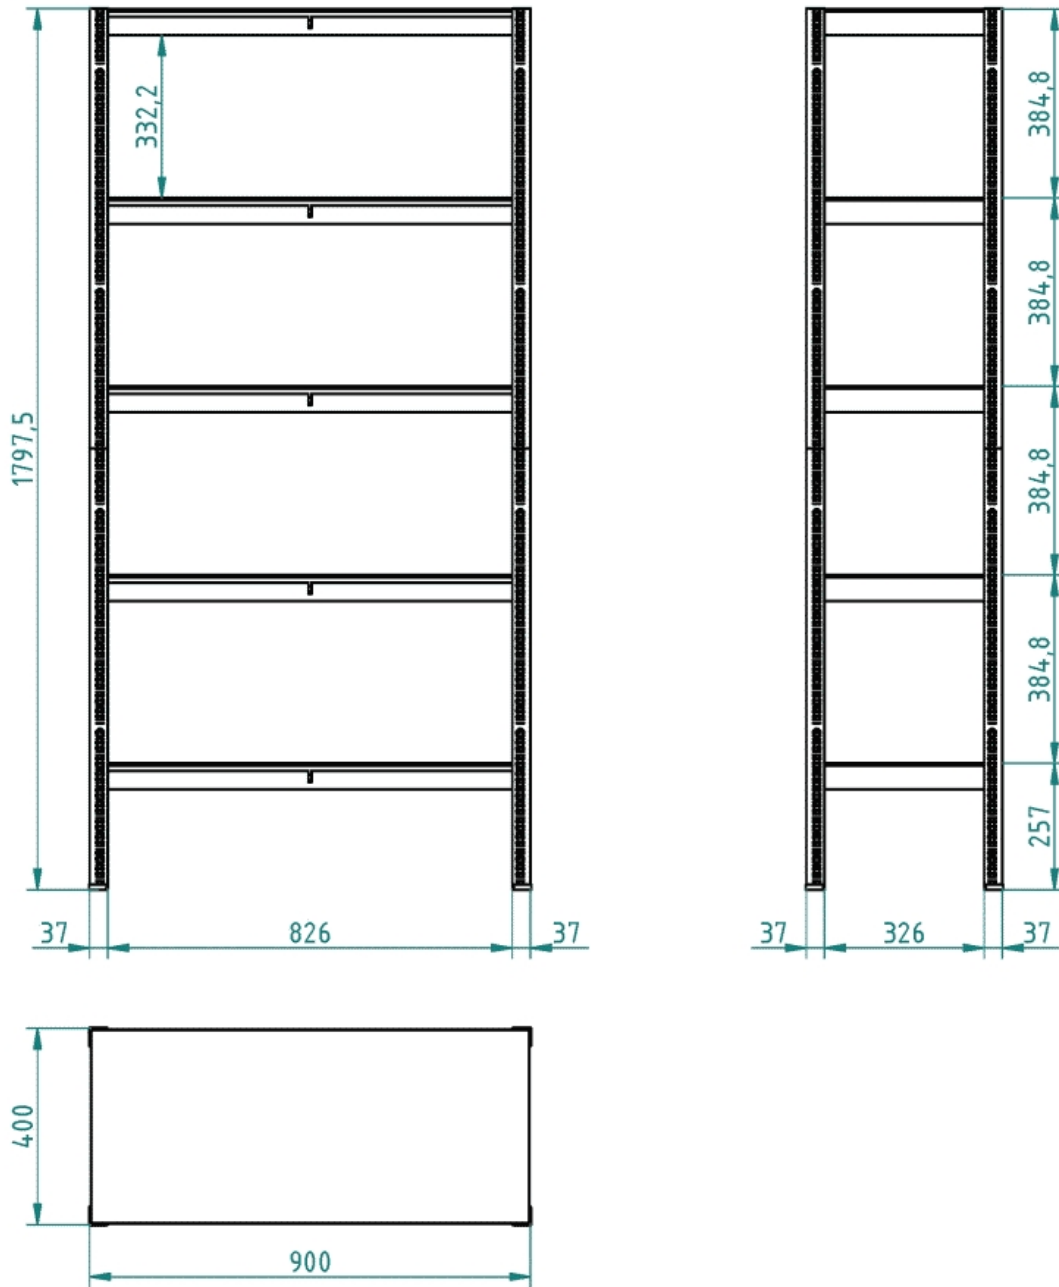

boltless shelving system, RAL 7035, MDF

Kód: N285P0

EAN13: -

Product gallery:

Product short description:

Product description:

Product features:

| | |
|----------------------|---------|
| height mm | 1800 mm |
| width mm | 900 mm |
| depth mm | 400 mm |
| weight kg | 15 kg |
| nosnost police regál | 150 kg |

Product attributes:

| | |
|--------|---------------------|
| Colour | RAL 7035 light grey |
|--------|---------------------|

Product accessories: