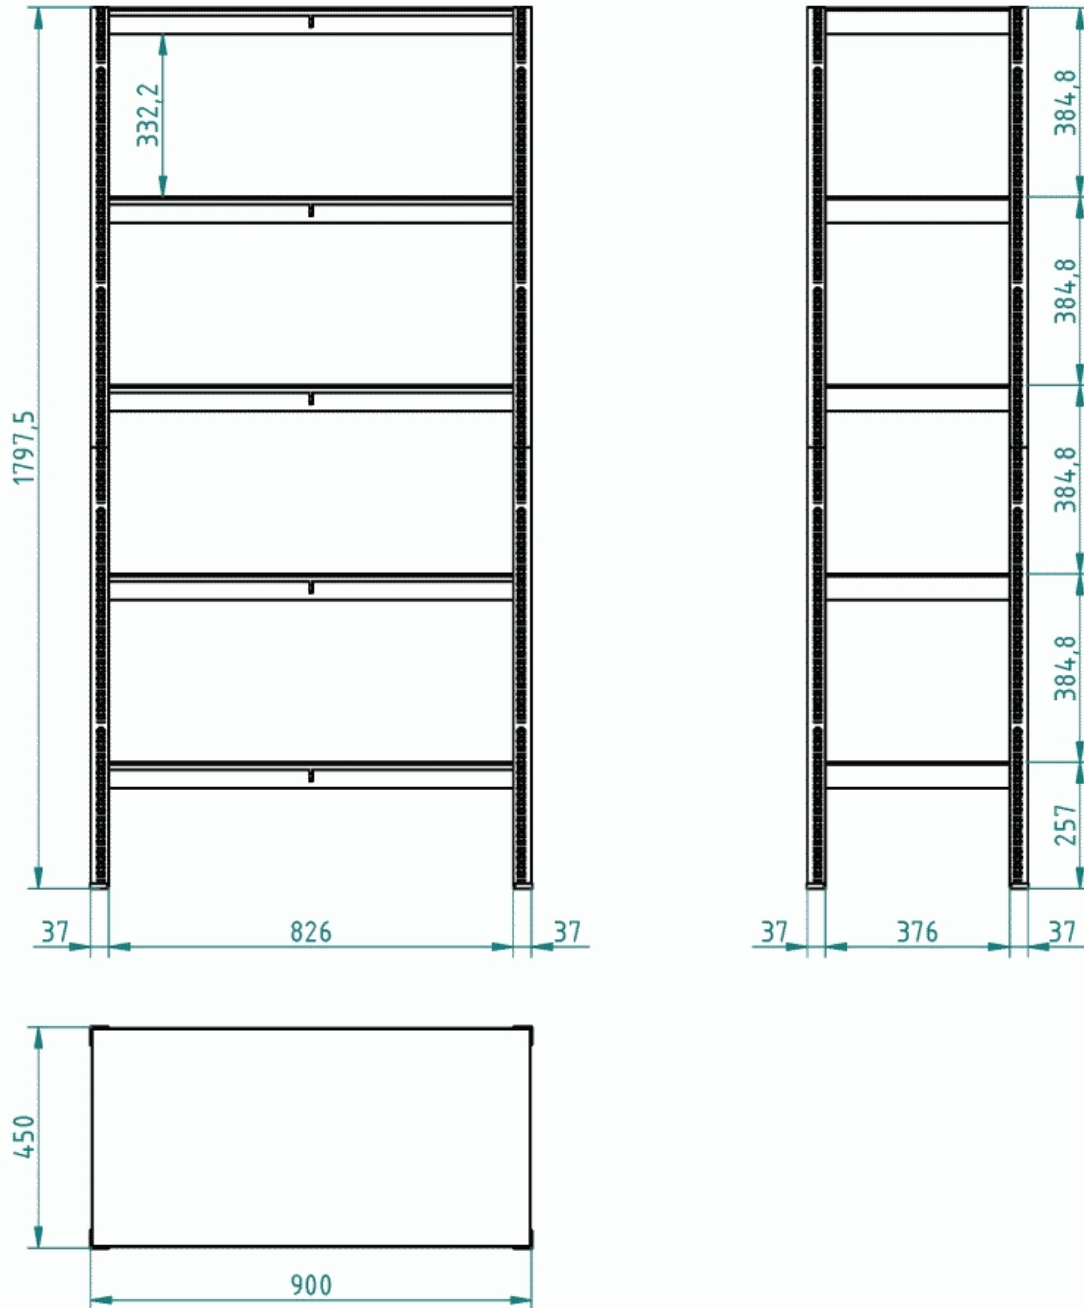

Product accessories: