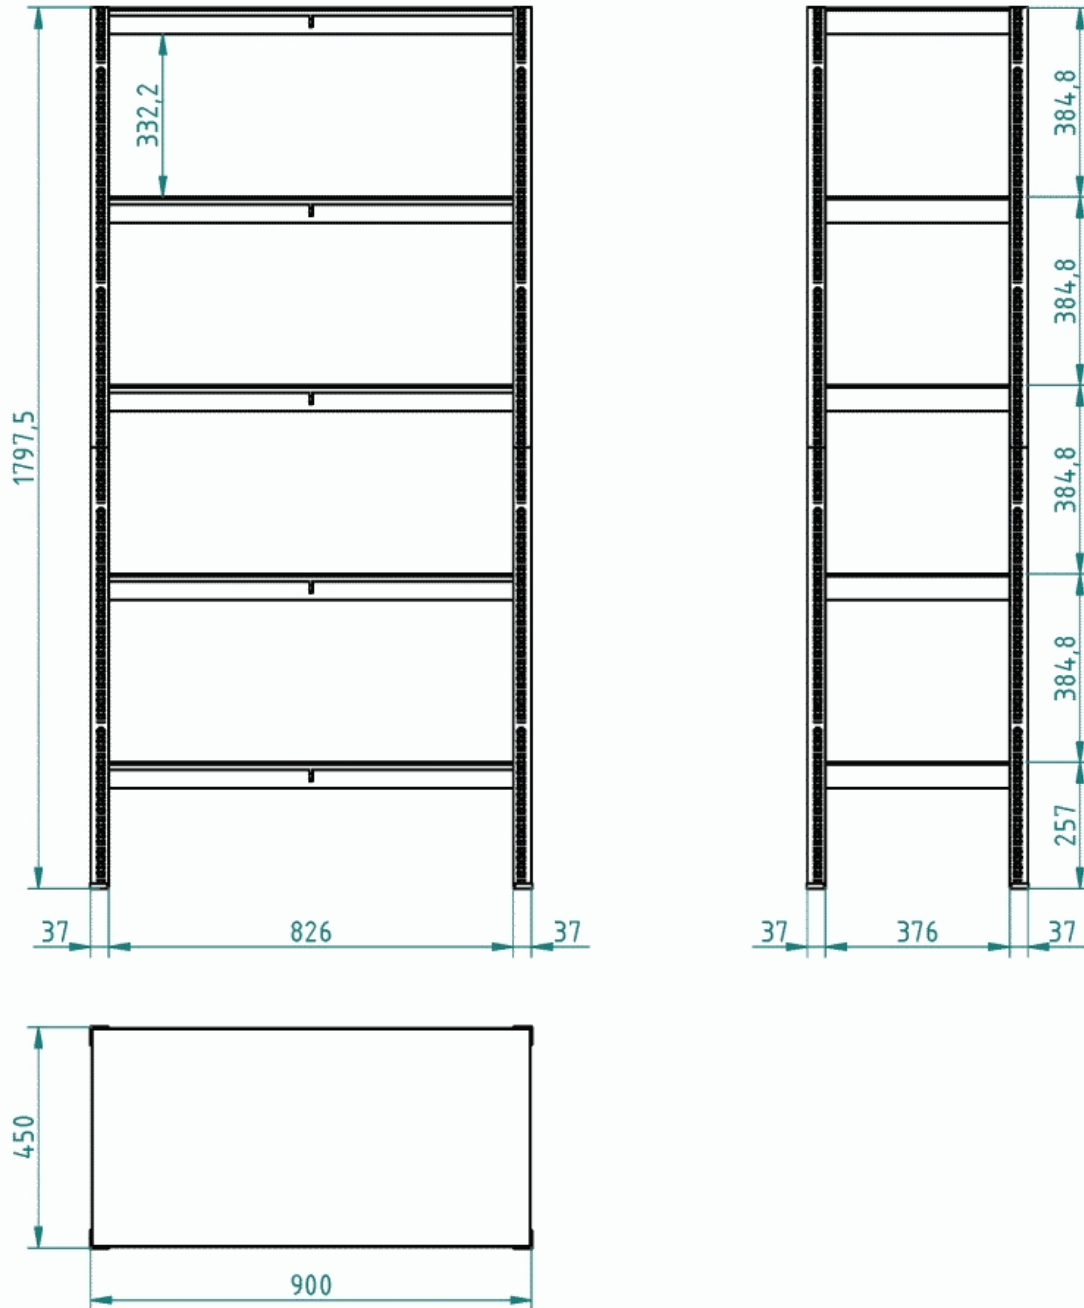

## Product gallery:

**Product short description:**

**Product description:**

### Product features:

height mm	1800 mm
width mm	900 mm
depth mm	450 mm
weight kg	16 kg
nosnost police regál	150 kg

### Product attributes:

Colour	RAL 7035 light grey
--------	---------------------

**Product accessories:**