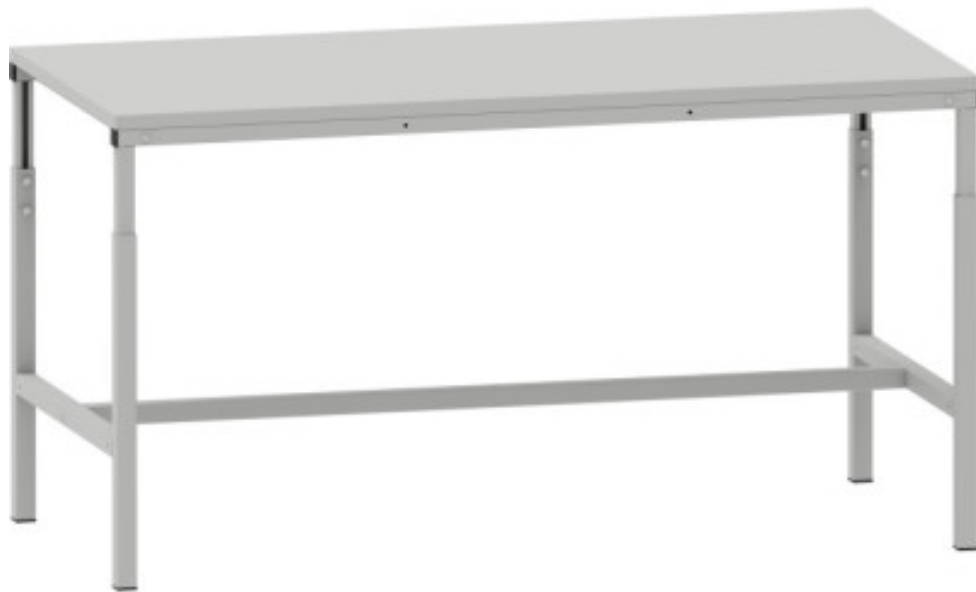

assembled workbench 1500x700 high adjustable

Kód: SP15070

EAN13: -

Product gallery:

Product short description:

Product description:

Product features:

width mm	1 500 mm
depth mm	700 mm
weight kg	18 kg

Product attributes:

Product accessories:

SK42210
suspended container

SK43520
suspended container

SK43530
suspended container

SK43510
suspended container

XP1215180
mounted workbench ramp including brackets

XP1510000
light and tool holder 1500

XP1530000
shelf with holder depth 300

XP1540000
shelf with holder depth 400

XP1533000
perfopanel with holes 1500

XP1533005
perfopanel with profiles 1500

XP1550000
power bar CZ 1500

XP1560000
power bar DE 1500

X9000756
light for workbenches

X6001201.1
Workbench top depth 700x1500

X6001204.1
ESD Workbench top depth 700x1500