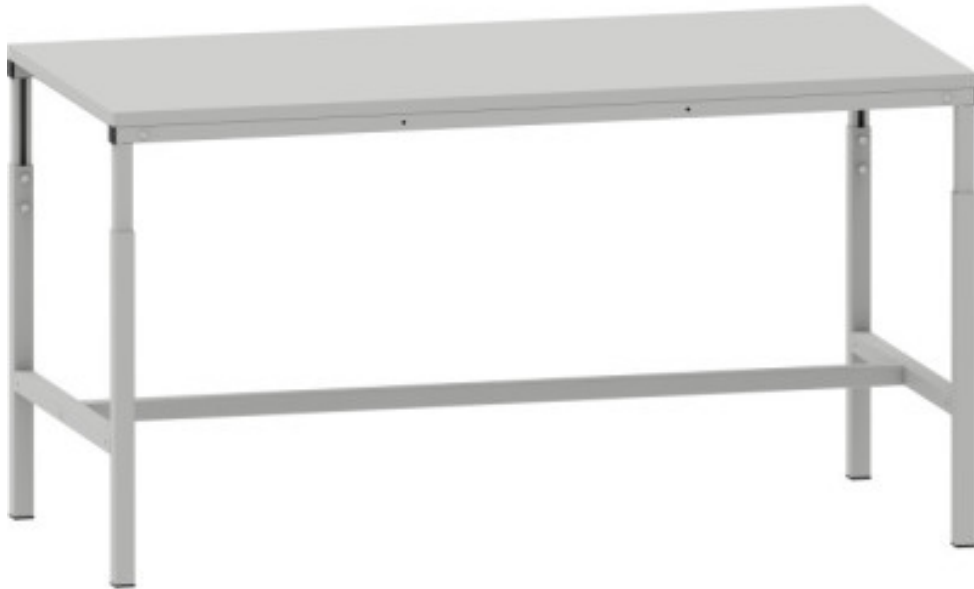

assembled workbench 1500x700 high adjustable

Kód: SP15070

EAN13: -

Product gallery:

Product short description:

Product description:

Product features:

width mm	1 500 mm
depth mm	700 mm
weight kg	18 kg

Product attributes:

Product accessories:

SK42210
suspended container

SK43520
suspended container

SK43530
suspended container

SK43510
suspended container

XP1215180
mounted workbench ramp including brackets

XP1510000
light and tool holder 1500

XP1530000
shelf with holder depth 300

XP1540000
shelf with holder depth 400

XP1533000
perfopanel with holes 1500

XP1533005
perfopanel with profiles 1500

XP1550000
power bar CZ 1500

XP1560000
power bar DE 1500

X9000756
light for workbenches

X6001201.1
Workbench top depth 700x1500

X6001204.1
ESD Workbench top depth 700x1500