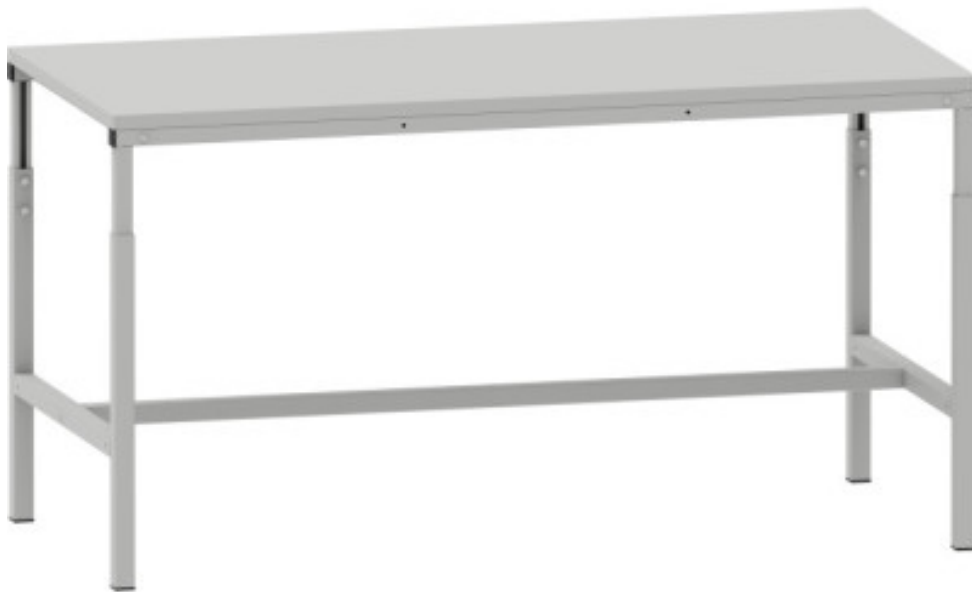

assembled workbench 1500x900 high adjustable

Kód: SP15090

EAN13: -

Product gallery:

Product short description:

Product description:

Product features:

width mm	1 500 mm
depth mm	900 mm
weight kg	18 kg

Product attributes:

Product accessories:

SK42210
suspended container

SK43520
suspended container

SK43530
suspended container

SK43510
suspended container

XP1215180
mounted workbench ramp including brackets

XP1510000
light and tool holder 1500

XP1530000
shelf with holder depth 300

XP1540000
shelf with holder depth 400

XP1533000
perfopanel with holes 1500

XP1533005
perfopanel with profiles 1500

XP1550000
power bar CZ 1500

XP1560000
power bar DE 1500

X9000756
light for workbenches

X6001177.1
workbench top depth 900x1500

X6001207.1
ESD workbench top depth 900x1500