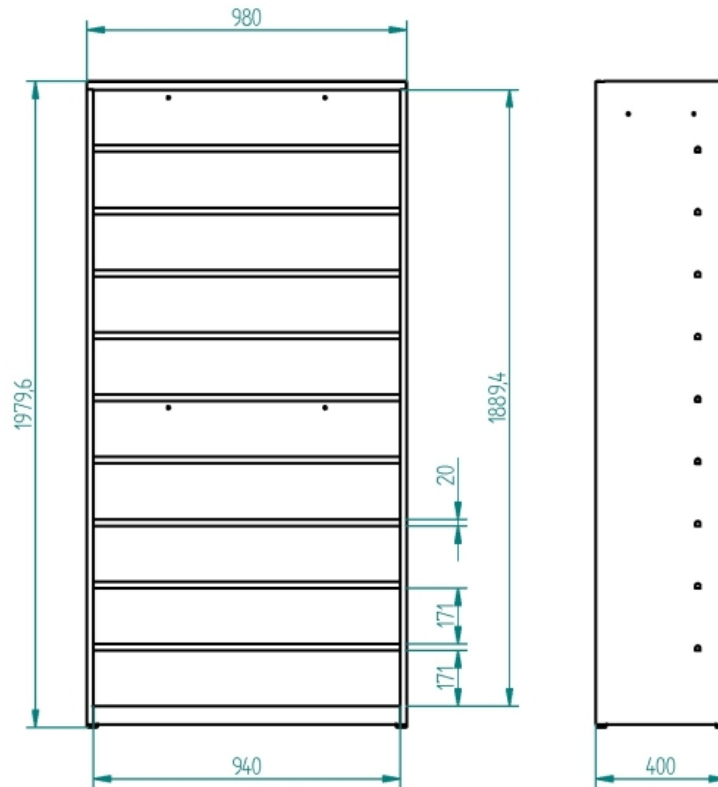

Product accessories: