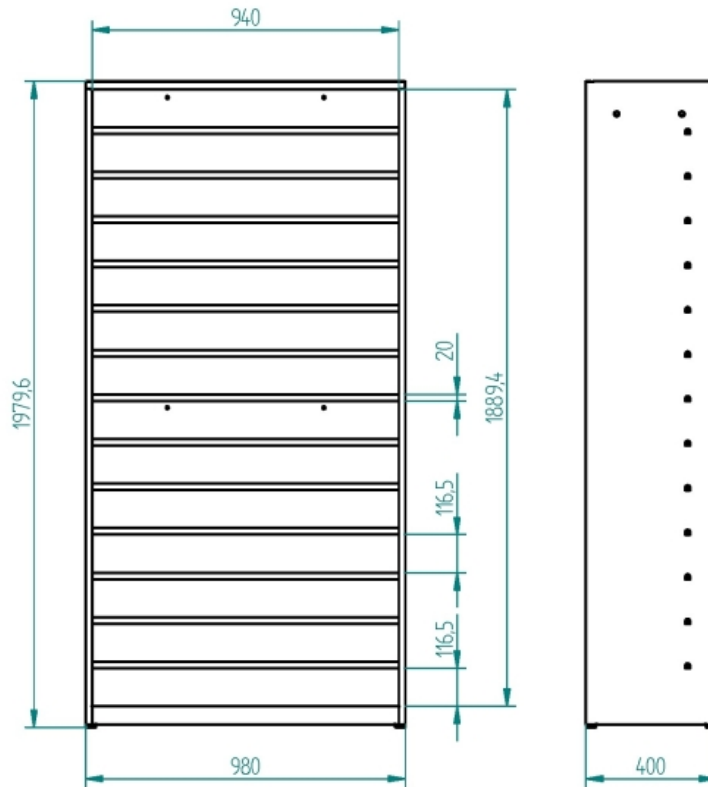

copy of Metal cabinet for plastic boxes

Kód: C34090

EAN13: -

Product gallery:

Product short description:

1980x950x250, 11 polic

Product description:

Welded metal cabinet for plastic boxes 11 shelves

Product features:

height mm	1980
width mm	980
depth mm	400 mm
weight kg	67 kg
počet polic ve skříní	13 ks

Product attributes:

Product accessories: