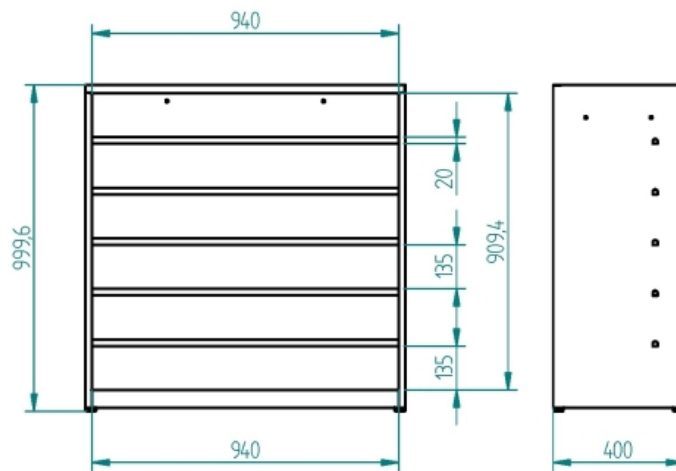

# copy of Metal cabinet for plastic boxes

**Kód:** C34040

**EAN13:** -

**Product gallery:**

**Product short description:**

1980x950x250, 11 polic

**Product description:**

Welded metal cabinet for plastic boxes 11 shelves

**Product features:**

height mm	1000 mm
width mm	980
depth mm	400 mm
weight kg	26 kg
počet polic ve skříni	5 ks

**Product attributes:**

**Product accessories:**