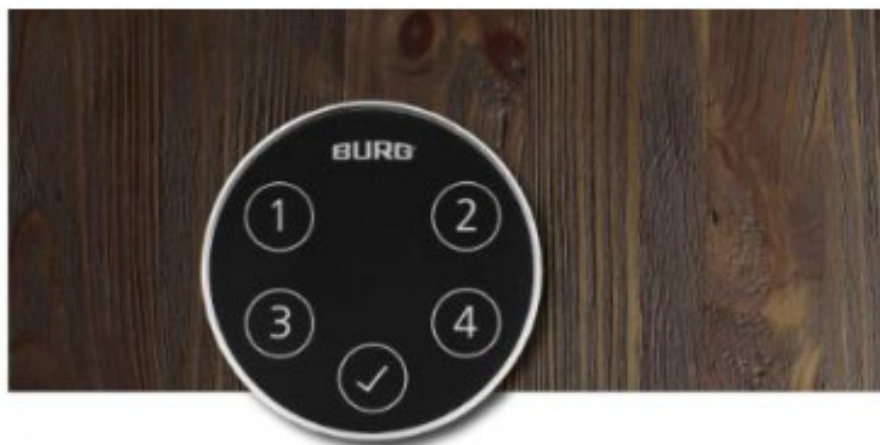

# Intro.Code Burg electronic combination code lock

**Kód:** 3000511

**EAN13:** -

Intro.Code

**Product gallery:**

### Product short description:

Intro.Code Burg electronic combination code lock

### Product description:

The Intro.Code is the electronic combination code lock for convenient and secure locking of cabinets and valuables compartments.

It can be conveniently used in both wooden and steel furniture. Thanks to its simple operation, the lock makes everyday life easier and shines with its high-quality design and ergonomic handling. Thanks to the easy retrofitting and the flexibly adjustable latch, the lock easily adapts to any installation situation.

### Features

• emergency power supply via micro USB port