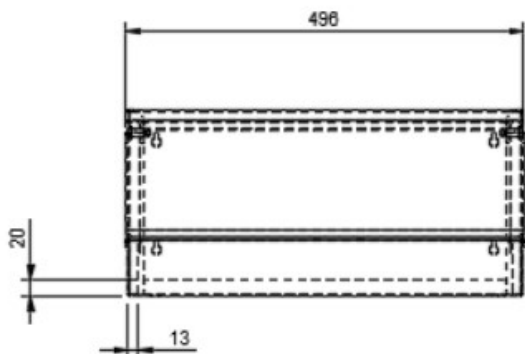

Product features:

typ dílenské skříňky	svařovaná

Product attributes:

Product accessories: