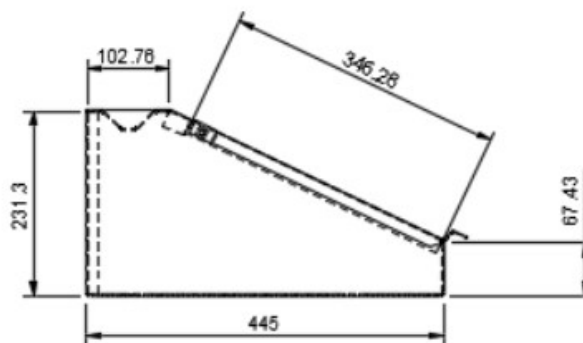

Product features:

typ dílenské skříňky	svařovaná

Product attributes:

Product accessories: