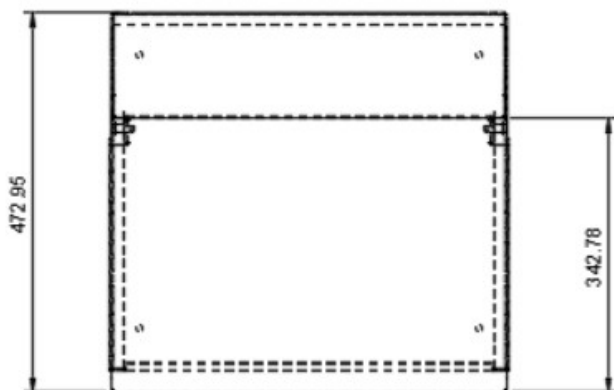

Product features:

typ dílenské skříňky	svařovaná

Product attributes:

Product accessories: