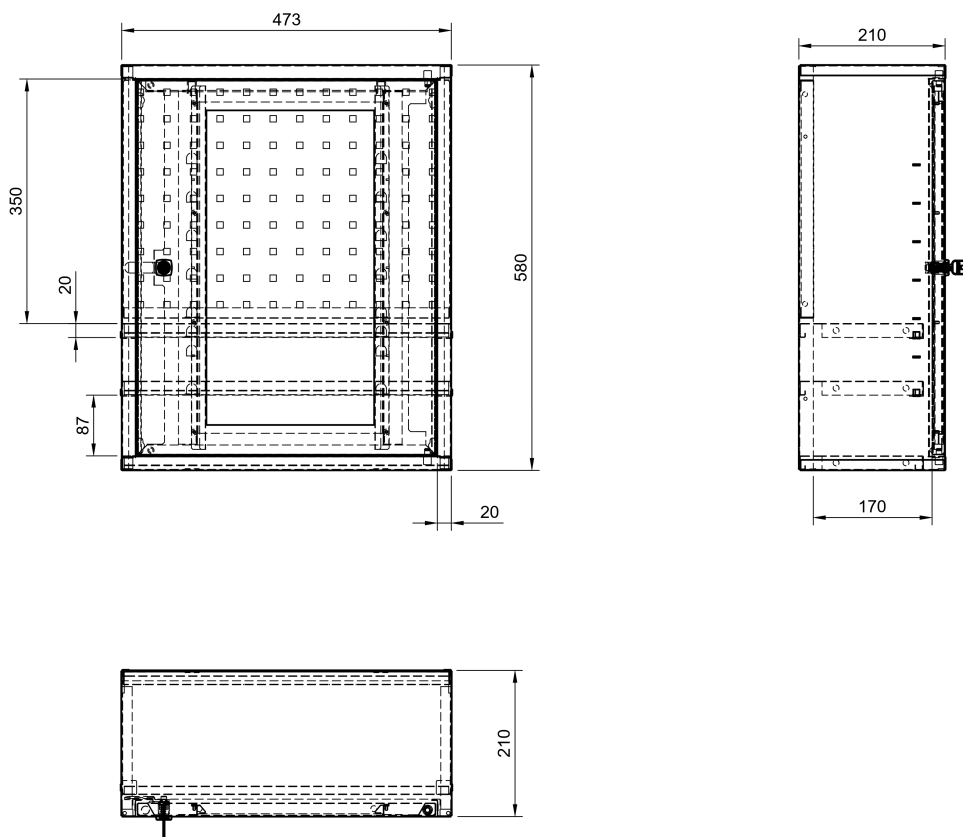

Product features:

height mm	
width mm	
depth mm	
weight kg	12 kg
závěsné skříňky typ	dvoudvěřové

Product attributes: