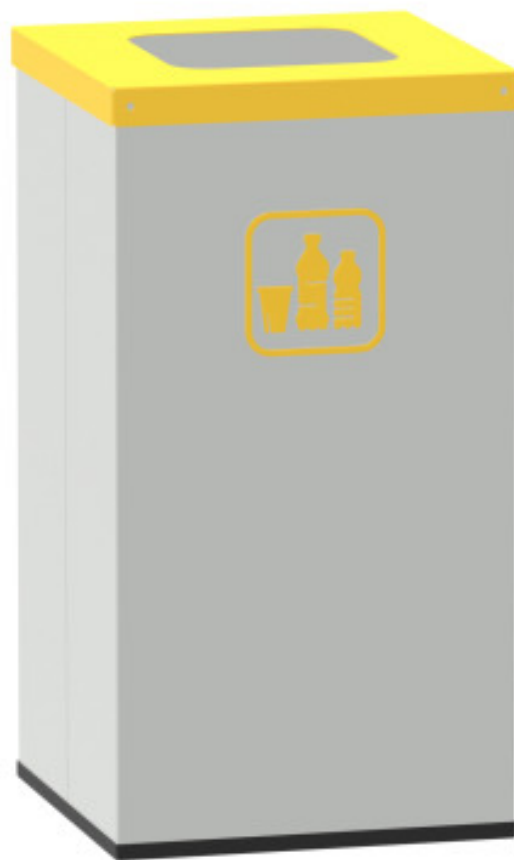

copy of waste bin 700x335x255

Kód: N98100

EAN13: -

Product gallery:

Product short description:

700x335x255 mm, volume 50 litres

Product description:

Steel waste bin is welded form quality steel sheet, with powdercoated surface and is destined for waste recycling. Equipped with a self-closing shutter and removable top. For better waste managing 50 litres PE bags can be used.

Product features:

height mm	600
width mm	
depth mm	320 mm
weight kg	7.5 kg
objem	50 litrů

Product attributes:

Colour	RAL 1018 zinková žlutá RAL 3000 ohnivě červená RAL 6011 rezedová zelená White RAL 7035 light grey RAL 5012 světle modrá Black
--------	---