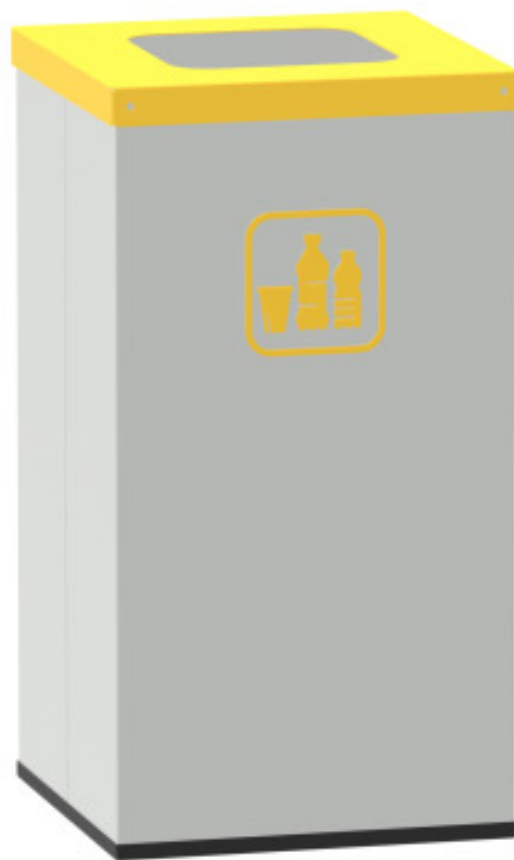

# copy of waste bin 700x335x255

**Kód:** N98100

**EAN13:** -

**Product gallery:**

**Product short description:**

700x335x255 mm, volume 50 litres

**Product description:**

Steel waste bin is welded form quality steel sheet, with powdercoated surface and is destined for waste recycling. Equipped with a self-closing shutter and removable top. For better waste managing 50 litres PE bags can be used.

### Product features:

height mm	600
width mm	
depth mm	320 mm
weight kg	7.5 kg
objem	50 litrů