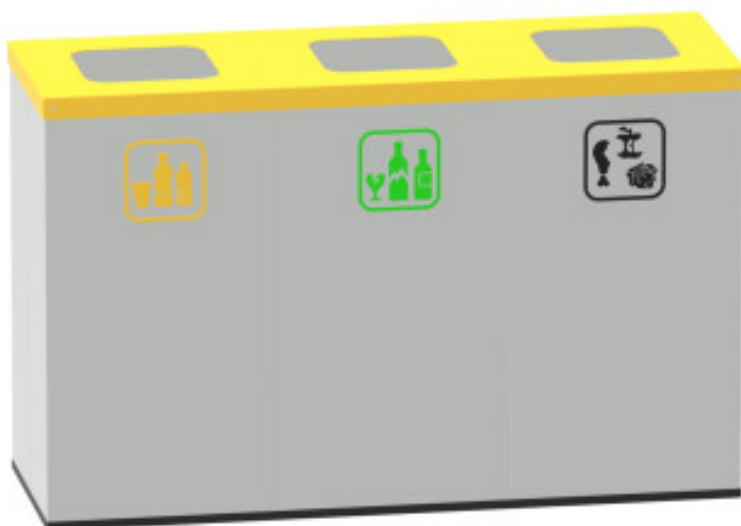

# copy of waste bin 700x335x255

**Kód:** N98130

**EAN13:** -

## Product gallery:

**Product short description:**

700x335x255 mm, volume 50 litres

**Product description:**

Steel waste bin is welded form quality steelsheet, with powdercoated surface and is destined for waste recycling. Equipped with a selfclosing shutter and removable top. For better waste managing 50 litres PE bags can be used.

### Product features:

height mm	600
width mm	
depth mm	320 mm
weight kg	7.5 kg
objem	50 litrů