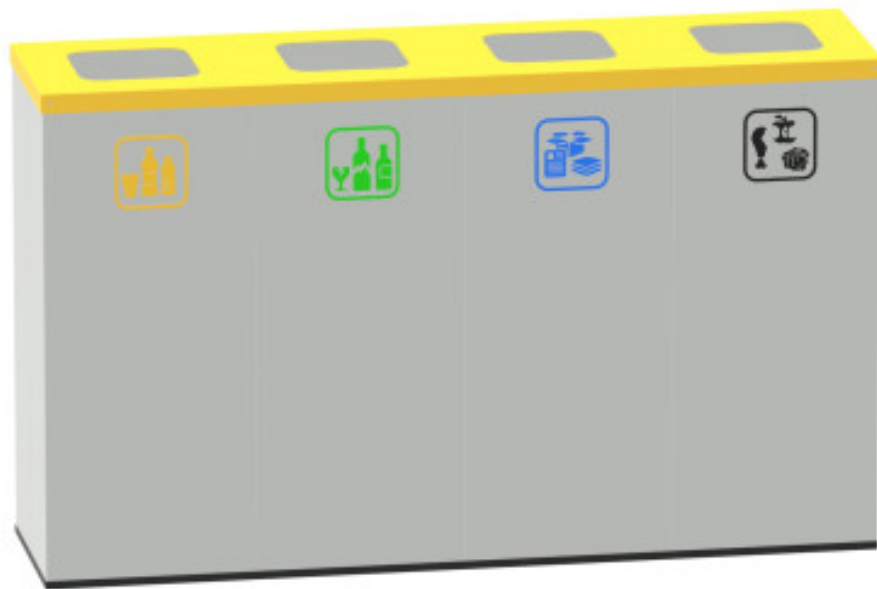

# copy of waste bin 700x335x255

**Kód:** N98240

**EAN13:** -

## Product gallery:

**Product short description:**

700x335x255 mm, volume 50 litres

**Product description:**

Steel waste bin is welded form quality steelsheet, with powdercoated surface and is destined for waste recycling. Equipped with a selfclosing shutter and removable top. For better waste managing 50 litres PE bags can be used.

### Product features:

height mm	600
width mm	
depth mm	320 mm
weight kg	7.5 kg
objem	50 litrů

### Product attributes:

Colour	RAL 1018 zinková žlutá White Black RAL 7035 light grey
--------	-----------------------------------------------------------------