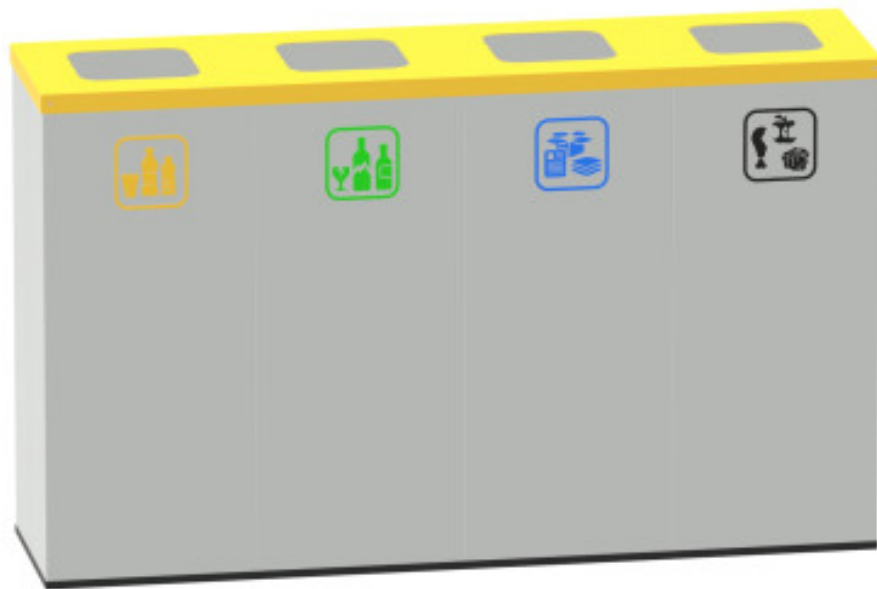

copy of waste bin 700x335x255

Kód: N98140

EAN13: -

Product gallery:

Product short description:

700x335x255 mm, volume 50 litres

Product description:

Steel waste bin is welded form quality steelsheet, with powdercoated surface and is destined for waste recycling. Equipped with a selfclosing shutter and removable top. For better waste managing 50 litres PE bags can be used.

Product features:

| | |
|-----------|----------|
| height mm | 600 |
| width mm | |
| depth mm | 320 mm |
| weight kg | 7.5 kg |
| objem | 50 litrů |

Product attributes:

| | |
|--------|---|
| Colour | RAL 1018 zinková žlutá White Black RAL 7035 light grey |
|--------|---|