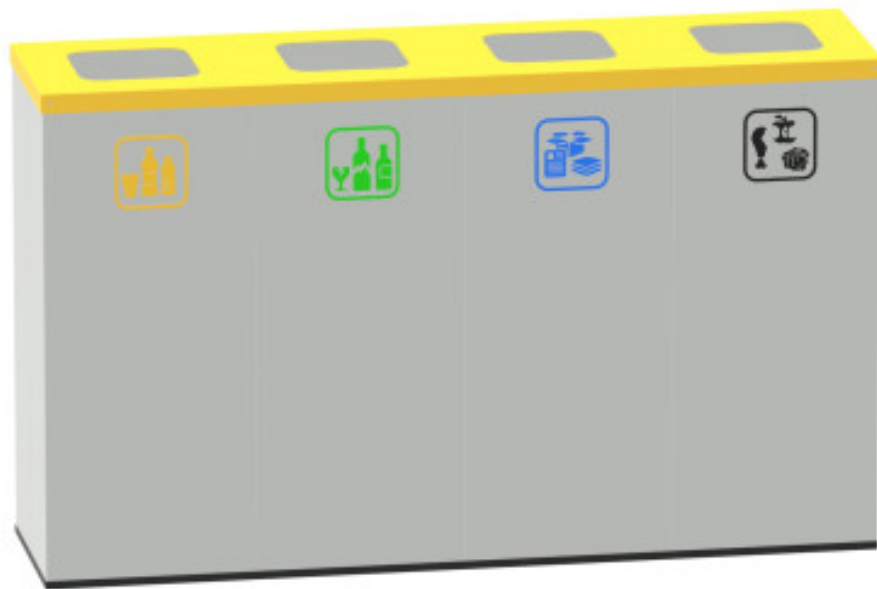

copy of waste bin 700x335x255

Kód: N98140

EAN13: -

Product gallery:

Product short description:

700x335x255 mm, volume 50 litres

Product description:

Steel waste bin is welded form quality steel sheet, with powdercoated surface and is destined for waste recycling. Equipped with a selfclosing shutter and removable top. For better waste managing 50 litres PE bags can be used.

Product features:

height mm	600
width mm	
depth mm	320 mm
weight kg	7.5 kg
objem	50 litrů

Product attributes:

Colour	RAL 1018 zinková žlutá White Black RAL 7035 light grey
--------	---

Product accessories: