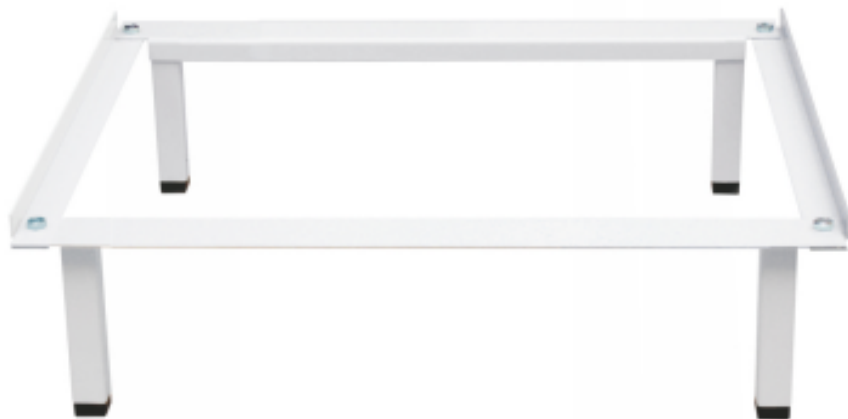

# baseframe for knock-down-welded lockers, 600

**Kód:** A70210

**EAN13:** -

**Product gallery:**

**Product short description:**

modul 2x300

**Product description:**

a baseframe improves the confort of the locker usage and eases cleaning in large space cloakrooms, the baseframe allows also storage underneath f.ex. shoes.

### Product features:

height mm	150
depth mm	500 mm
weight kg	4 kg
barva	7035 RAL
width	600 mm
color	7035 RAL
accessories	rootstocks