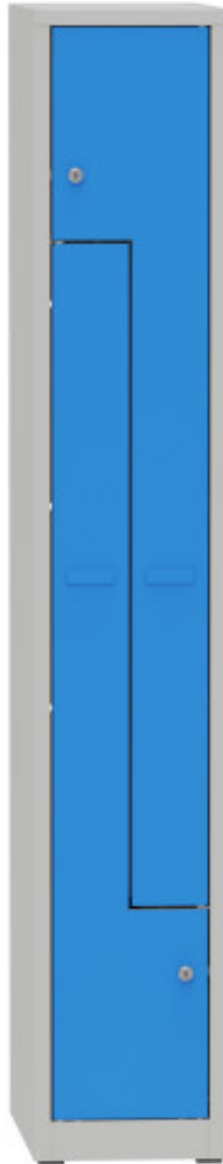

locker welded, "L" doors, 1x300, 1800

Kód: XZ1380

EAN13: -

Product gallery:

Product short description:

Product description:

Product features:

depth mm	500 mm
weight kg	26 kg
design of the cabinet	welded
integrated roof	without
emplacement	on plinth
the shape of the door	Z lockers
modules	1 module
module width	300 mm
the number of doors in the module	1

Product attributes:

Locking	S M
---------	--------

Product accessories: