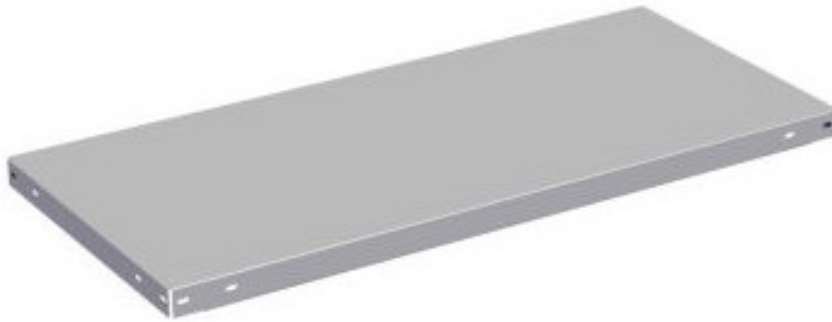

shelve 35x1140x420

Kód: N90041

EAN13: -

Product gallery:

Product short description:

35x1140x420mm

Product description:

Shelve for modular office storage rack, individual parts for composing according to personal dimension requirements., capacity 100kg

Product features:

| | |
|----------------------|----------|
| height mm | 35 |
| width mm | 1140 mm |
| depth mm | 420 mm |
| weight kg | 5 kg |
| barva | 7035 RAL |
| materiál police | kovová |
| nosnost police regál | 100 kg |
| typ regálu | Šroubové |