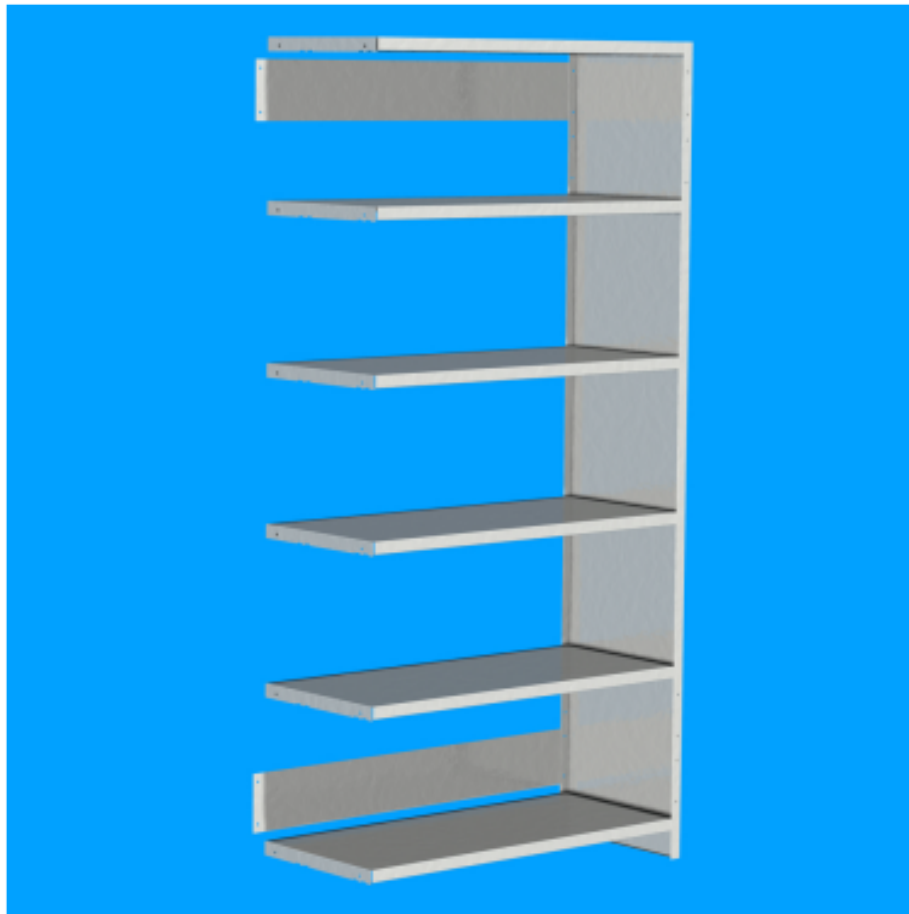

open storage cabinet , additional element 1950x950x400

Kód: N88350

EAN13: -

Product gallery:

Product short description:

1950x950x400 mm, 6x shelve/60kg

Product description:

Steel boltless storage racks with full side walls are made of quality steelsheet, powdercoated and are destined mainly for storing files. Contains 6 shelves with equally spread capacity 60kg per shelve. Easy and quick assembly thanks to the slide-in click system. Combining basic and additional elements shelving rows of the needed width can be created. !!!Attention!!! additional element of the shelving system cannot be used independently, is destined for use combined with a basic element of a shelving from the same size series.

Product features:

height mm	1950
width mm	950 mm
depth mm	400 mm
weight kg	24 kg
barva	pozink RAL
materiál police	kovová
nosnost police regál	265
typ regálu	Bezšroubové
number of shelves	6
typ regálu základní/přístavný	přístavný