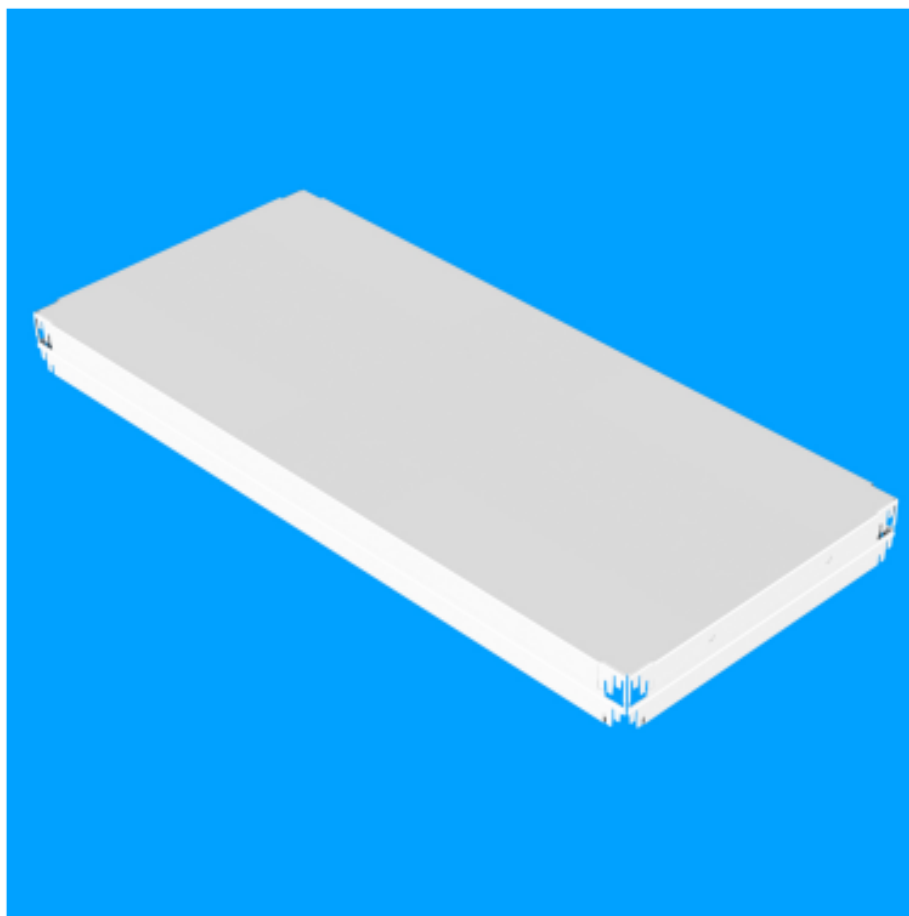

set of shelves for series N3 175, 900x400

Kód: X30904010L

EAN13: -

Product gallery:

Product short description:

900x400 mm, capacity 175kg

Product description:

A set contains a metal shelve, 2x side part and 2x front part. Manufactured from quality steelsheet with epoxy powdered coating. The maximum capacity equally spread per shelve is 175kg. The set is compatible with the shelving system series N3/175.

Product features:

width mm	900 mm
depth mm	400 mm
weight kg	3.5 kg
barva	9003 RAL
materiál police	kovová
nosnost police regál	50
typ regálu	Bezšroubové
šířka regálu	900 mm

Product attributes:

Product accessories: