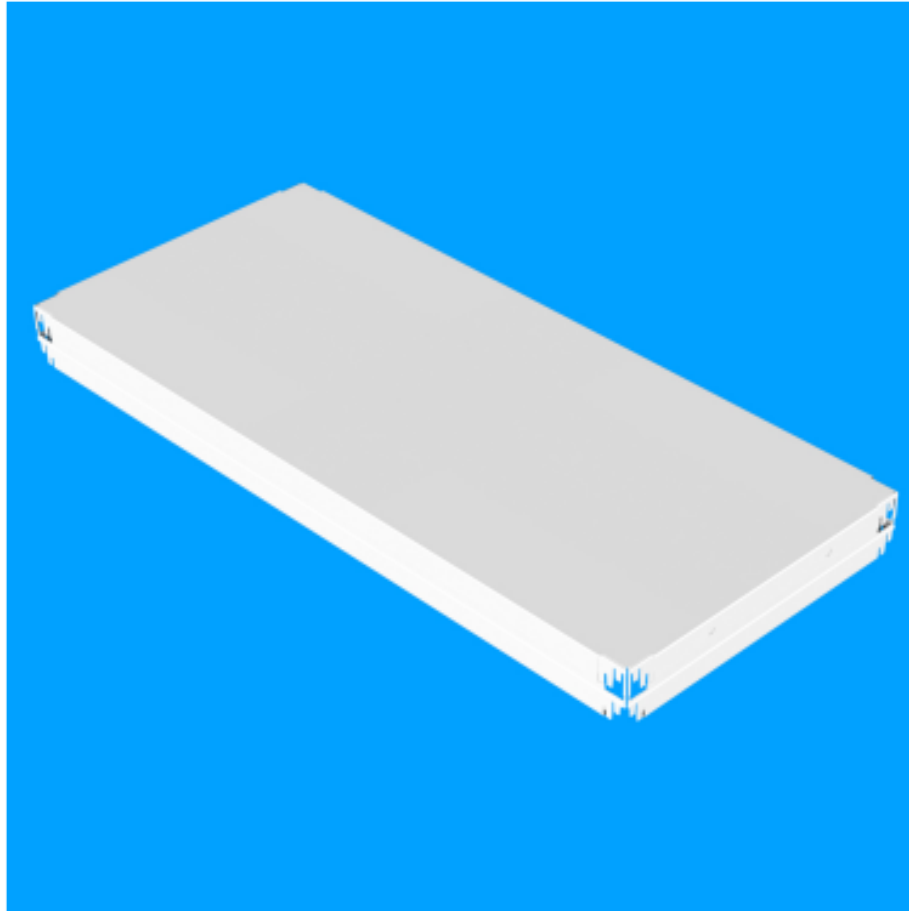

set of shelves for series N3 250, 900x400

Kód: X30904020L

EAN13: -

Product gallery:

Product short description:

900x400 mm, capacity 250kg

Product description:

A set contains a metal shelve, 2x side part and 2x front part. Manufactured from quality steelsheet with epoxy powdered coating. The maximum capacity equally spread per shelve is 250kg. The set is compatible with the shelving system series N3/250.

Product features:

width mm	900 mm
depth mm	400 mm
weight kg	3.6 kg
barva	9003 RAL
materiál police	kovová
nosnost police regál	60
typ regálu	Bezšroubové
šířka regálu	900 mm

Product attributes:

Product accessories: