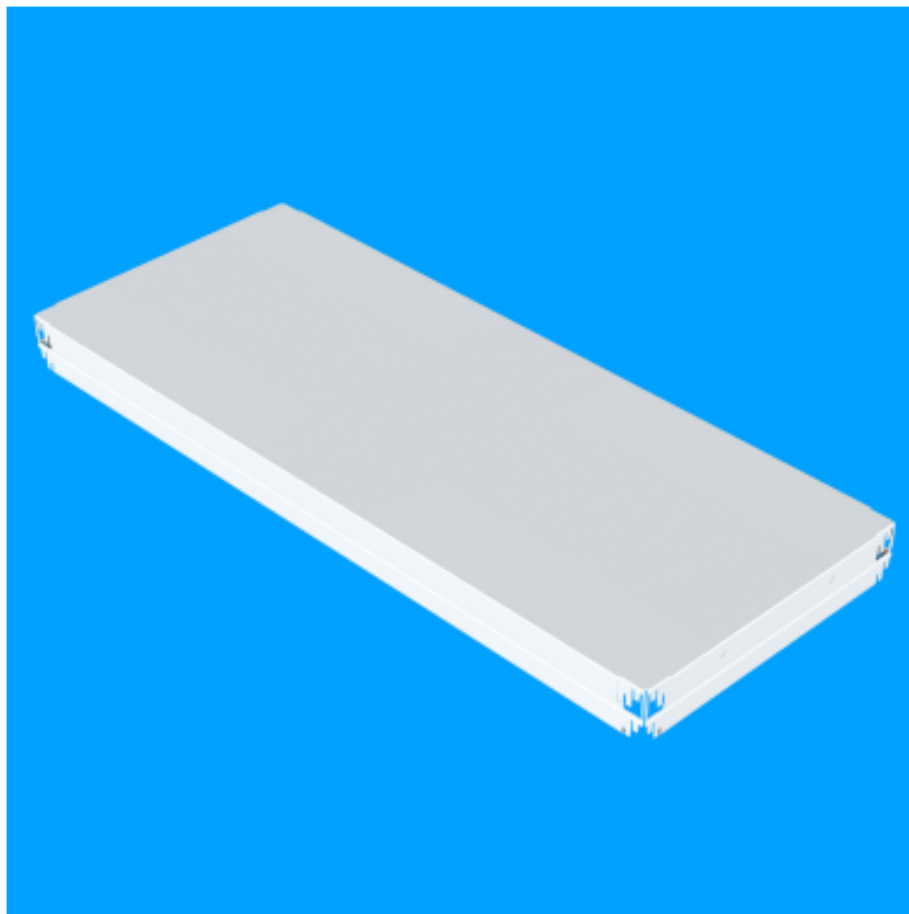

set of shelves for series N3 175, 1000x400

Kód: X31004010L

EAN13: -

Product gallery:

Product short description:

1000x400 mm, capacity 175kg

Product description:

A set contains a metal shelve, 2x side part and 2x front part. Manufactured from quality steelsheet with epoxy powdered coating. The maximum capacity equally spread per shelve is 175kg. The set is compatible with the shelving system series N3/175.

Product features:

width mm	1000 mm
depth mm	400 mm
weight kg	3.8 kg
barva	9003 RAL
materiál police	kovová
nosnost police regál	50
typ regálu	Bezšroubové
šířka regálu	1000 mm

Product attributes:

Product accessories: