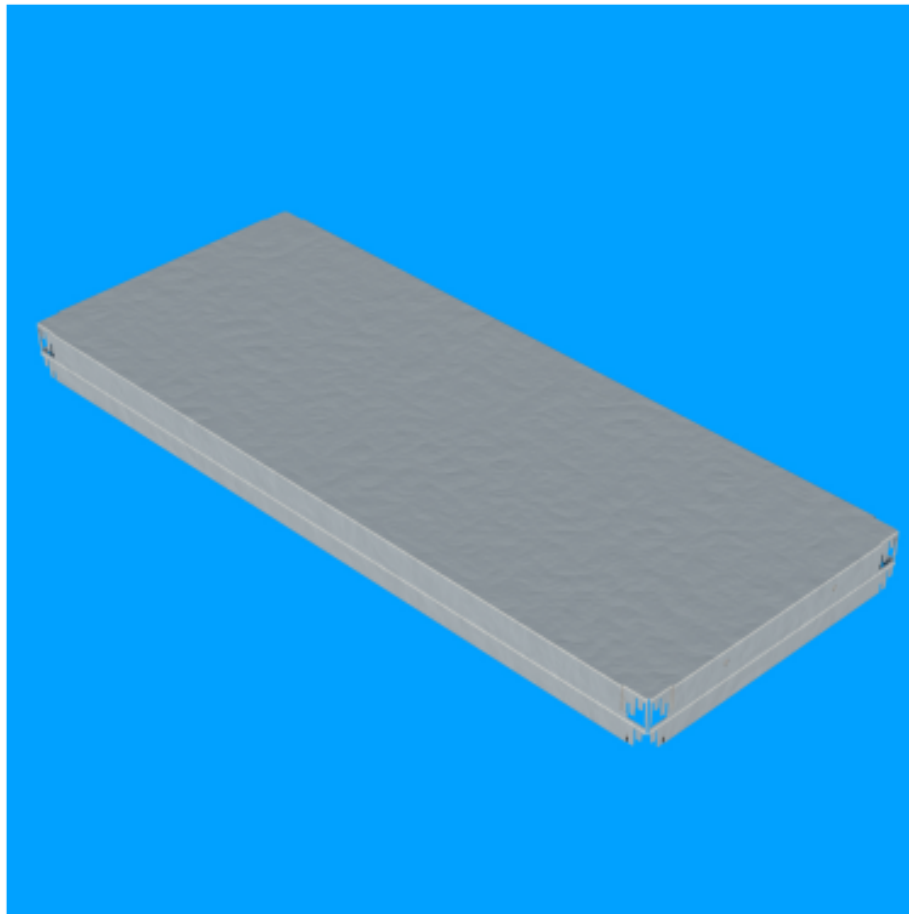

set of shelves for series N3 175, 1000x400

Kód: X31004010Z

EAN13: -

Product gallery:

Product short description:

1000x400 mm, capacity 175kg

Product description:

A set contains a metal shelve, 2x side part and 2x front part. Manufactured from quality steel sheet with galvanized surface. The maximum capacity equally spread per shelve is 175kg. The set is compatible with the shelving system series N3/175.

Product features:

width mm	1000 mm
depth mm	400 mm
weight kg	3.8 kg
barva	pozink RAL
materiál police	kovová
nosnost police regál	50
typ regálu	Bezšroubové
šířka regálu	1000 mm

Product attributes:

Product accessories: