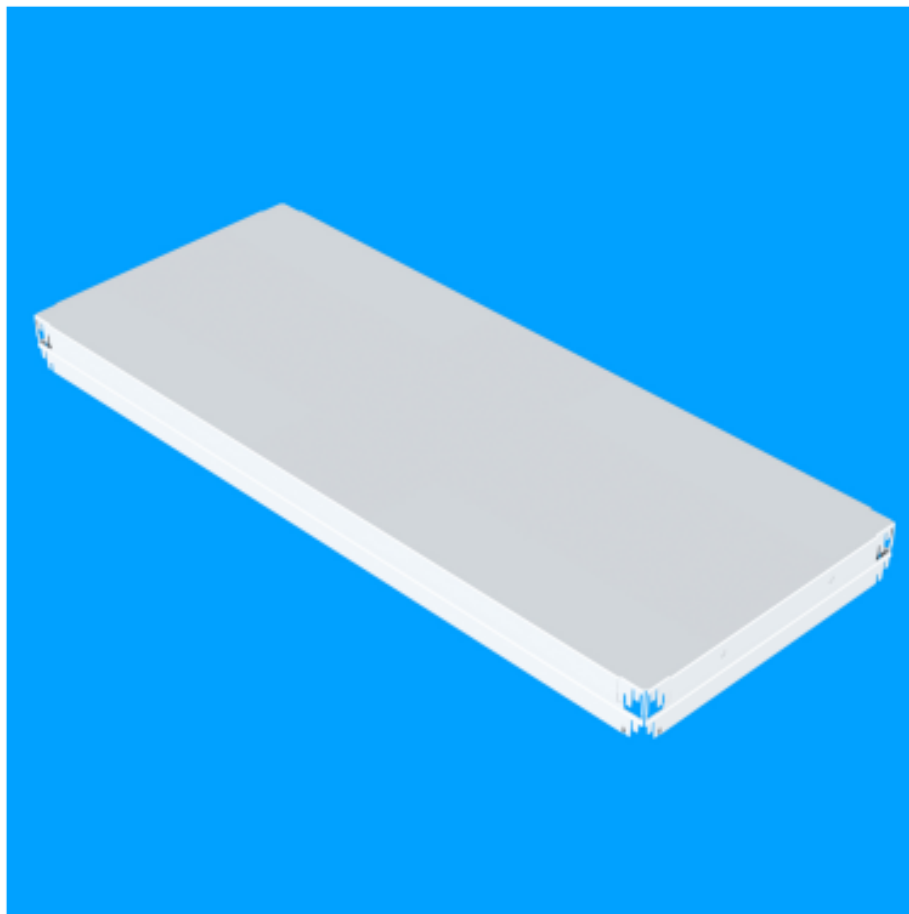

## set of shelves for series N3 250, 1000x400

**Kód:** X31004020L

**EAN13:** -

**Product gallery:**

**Product short description:**

1000x400 mm, capacity 250kg

**Product description:**

A set contains a metal shelve, 2x side part and 2x front part. Manufactured from quality steelsheet with epoxy powdered coating. The maximum capacity equally spread per shelve is 250kg. The set is compatible with the shelving system series N3/250.

### Product features:

width mm	1000 mm
depth mm	400 mm
weight kg	4 kg
barva	9003 RAL
materiál police	kovová
nosnost police regál	60
typ regálu	Bezšroubové
šířka regálu	1000 mm