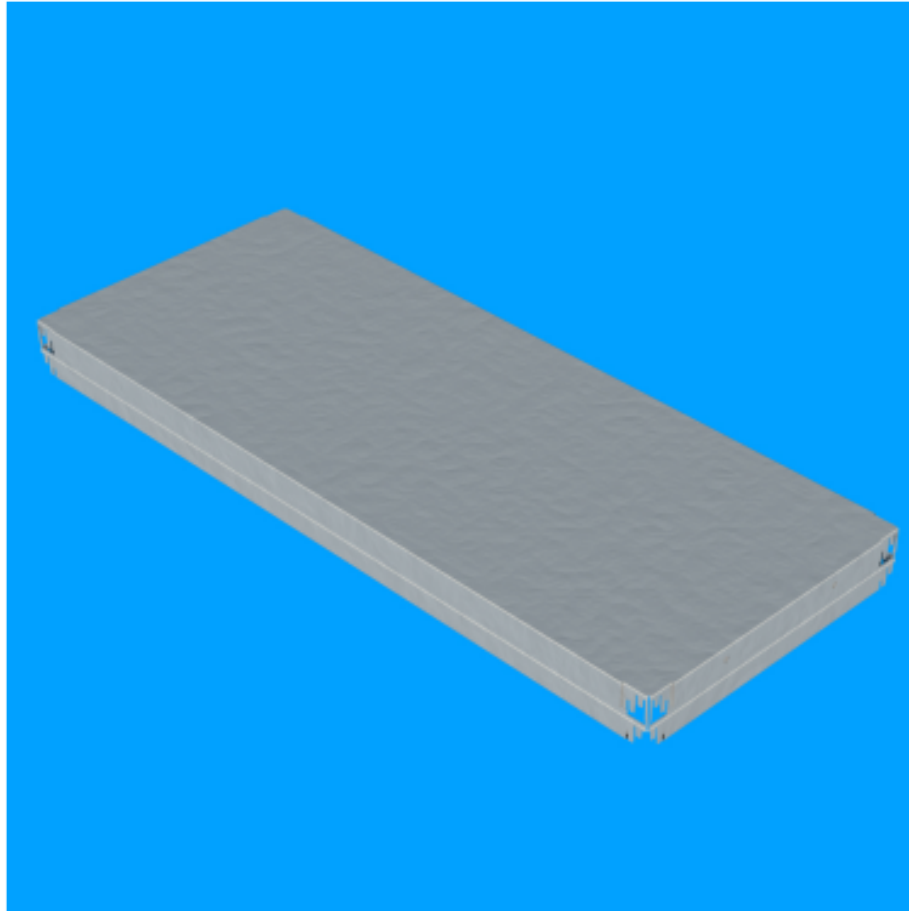

## set of shelves for series N3 250, 1000x400

**Kód:** X31004020Z

**EAN13:** -

**Product gallery:**

**Product short description:**

1000x400 mm, capacity 250kg

**Product description:**

A set contains a metal shelve, 2x side part and 2x front part. Manufactured from quality steel sheet with galvanized surface. The maximum capacity equally spread per shelve is 250kg. The set is compatible with the shelving system series N3/250.

### Product features:

width mm	1000 mm
depth mm	400 mm
weight kg	4 kg
barva	pozink RAL
materiál police	kovová
nosnost police regál	60
typ regálu	Bezšroubové
šířka regálu	1000 mm