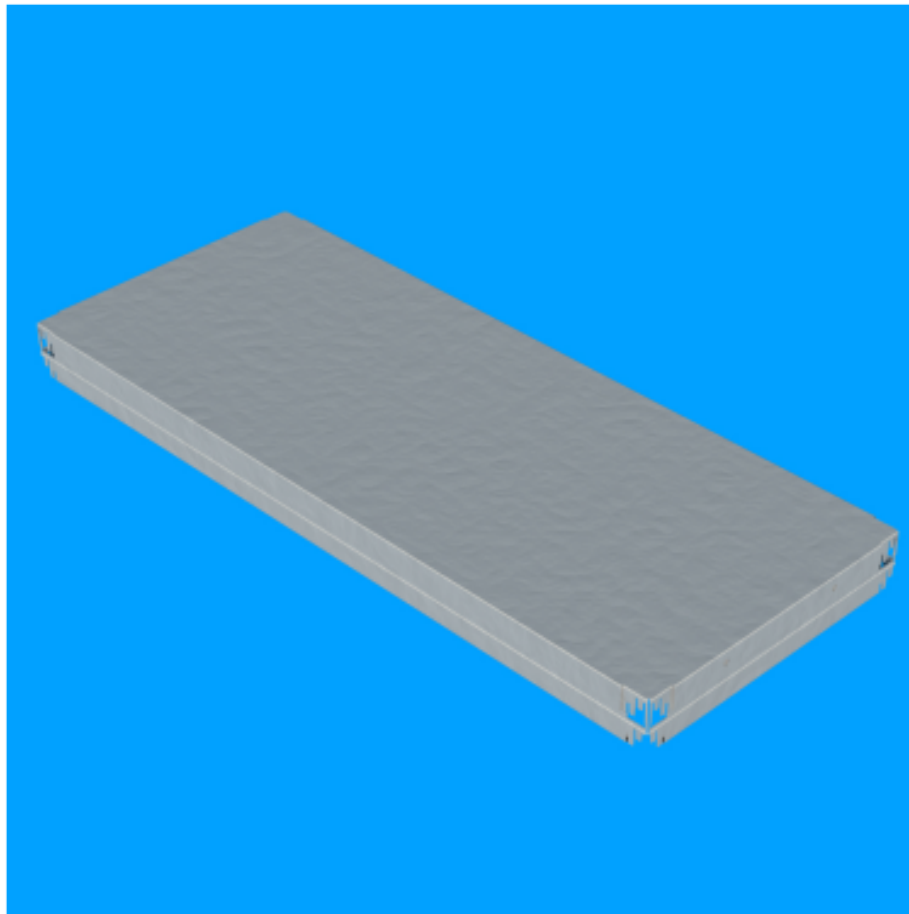

set of shelves for series N3 250, 1000x400

Kód: X31004020Z

EAN13: -

Product gallery:

Product short description:

1000x400 mm, capacity 250kg

Product description:

A set contains a metal shelve, 2x side part and 2x front part. Manufactured from quality steel sheet with galvanized surface. The maximum capacity equally spread per shelve is 250kg. The set is compatible with the shelving system series N3/250.

Product features:

| | |
|----------------------|-------------|
| width mm | 1000 mm |
| depth mm | 400 mm |
| weight kg | 4 kg |
| barva | pozink RAL |
| materiál police | kovová |
| nosnost police regál | 60 |
| typ regálu | Bezšroubové |
| šířka regálu | 1000 mm |