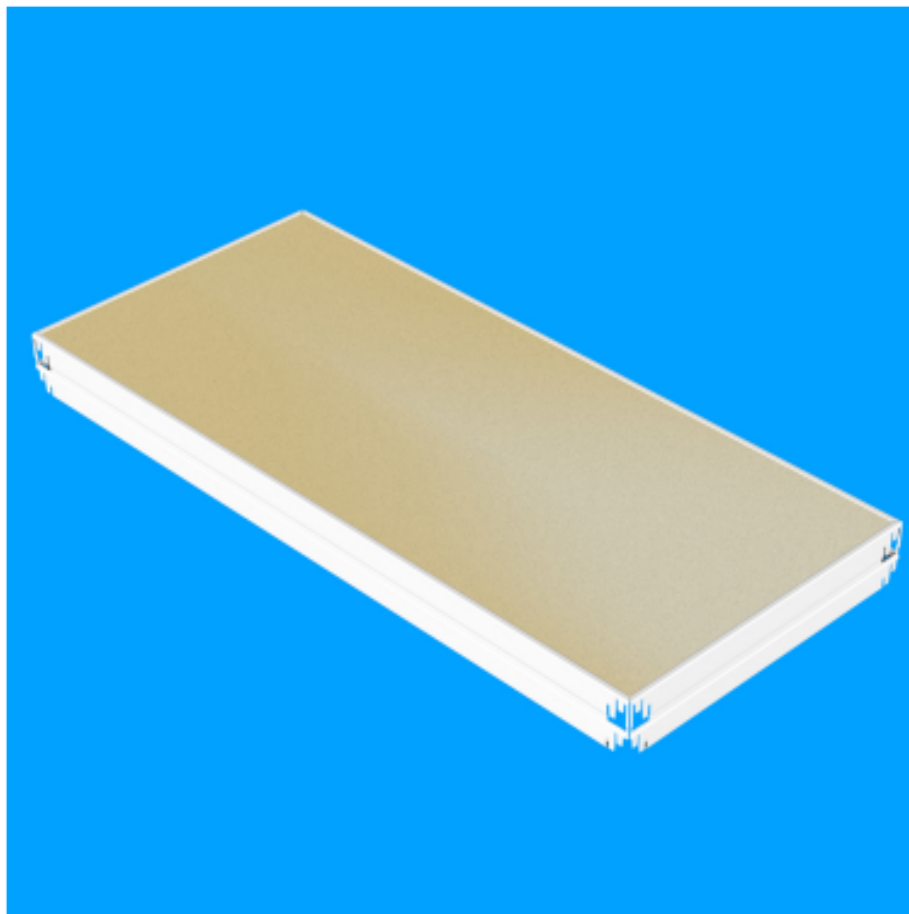

set of shelves for series N4 175, 900x400

Kód: X40904010L

EAN13: -

Product gallery:

Product short description:

900x400 mm, capacity 175kg

Product description:

This set contains a chipboard shelve, 2x side part, 2x front part and a reinforcement clamp. Manufactured from quality steel sheet with epoxy powdered coating. The maximum capacity equally spread per shelve is 175kg. The set is compatible with the shelving system series N4/175.

Product features:

width mm	900 mm
depth mm	400 mm
weight kg	3.1 kg
materiál police	DTD
nosnost police regál	50
typ regálu	Bezšroubové
šířka regálu	900 mm

Product attributes:

Product accessories: