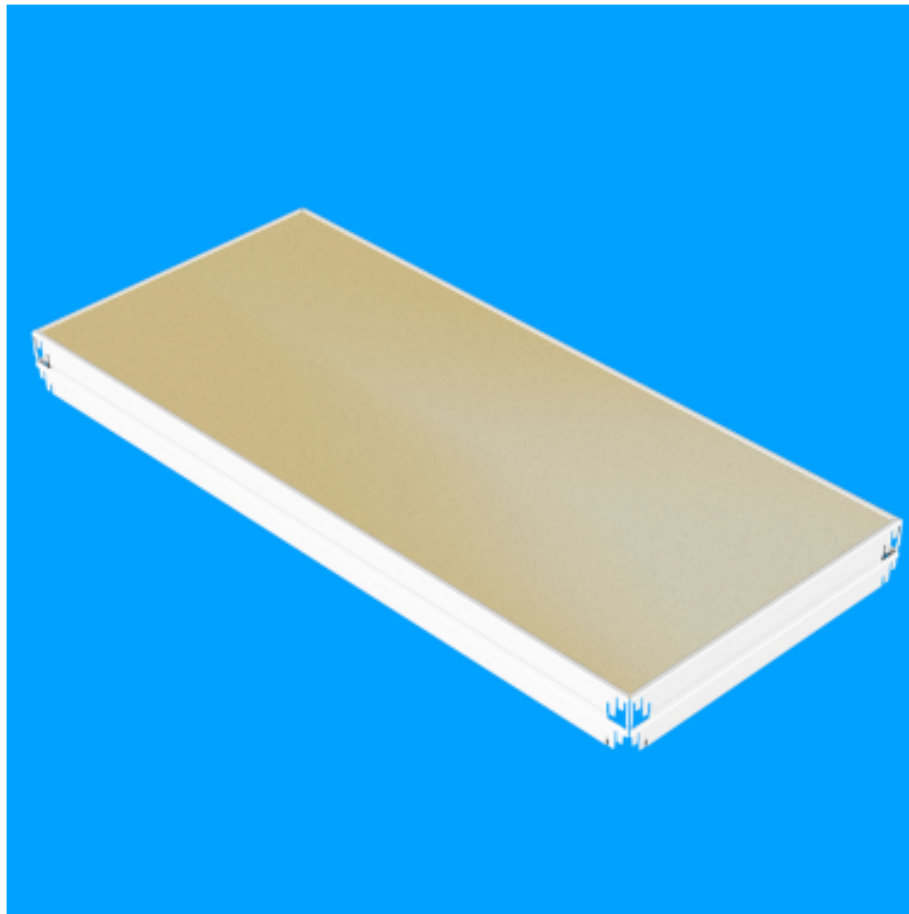

## set of shelves for series N4 265, 900x400

**Kód:** X40904011L

**EAN13:** -

**Product gallery:**

**Product short description:**

900x400 mm, capacity 265kg

**Product description:**

This set contains a chipboard shelve, 2x side part, 2x front part and 2x reinforcement clamp. Manufactured from quality steel sheet with epoxy powdered coating. The maximum capacity equally spread per shelve is 265kg. The set is compatible with the shelving system series N4/265.

### Product features:

width mm	900 mm
depth mm	400 mm
weight kg	3.3 kg
materiál police	DTD
nosnost police regál	265 kg
typ regálu	Bezšroubové
šířka regálu	900 mm