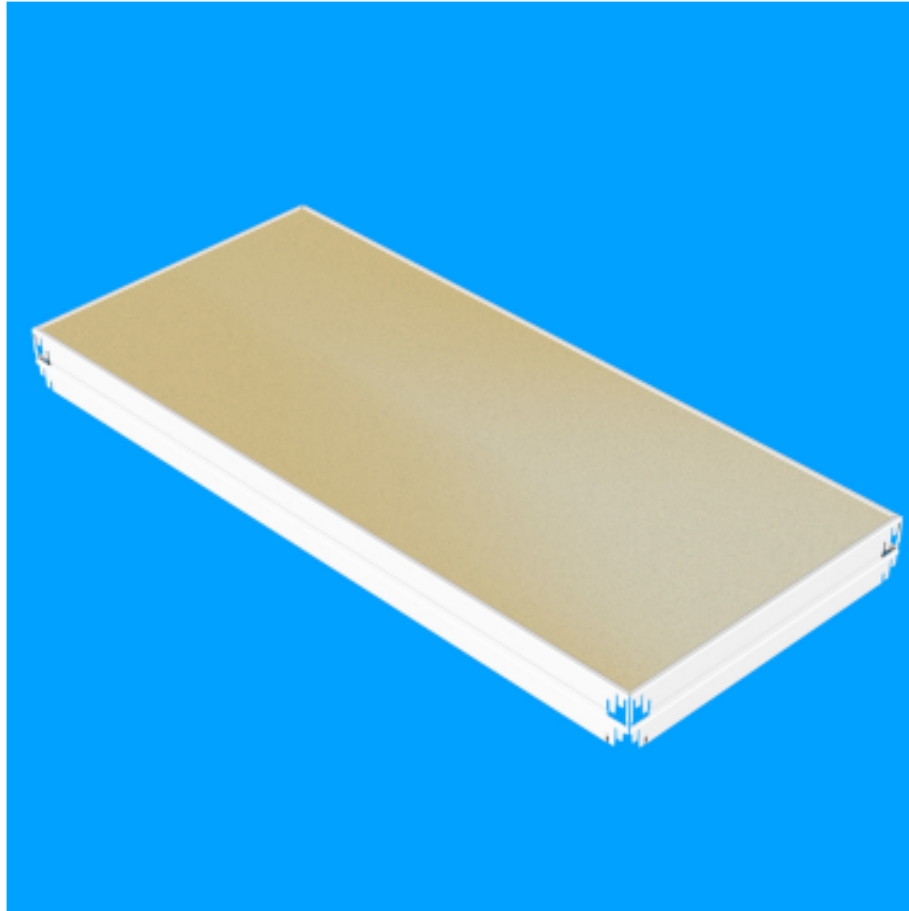

# set of shelves for series N4 265, 900x400

**Kód:** X40904011L

**EAN13:** -

**Product gallery:**

**Product short description:**

900x400 mm, capacity 265kg

**Product description:**

This set contains a chipboard shelve, 2x side part, 2x front part and 2x reinforcement clamp. Manufactured from quality steel sheet with epoxy powdered coating. The maximum capacity equally spread per shelve is 265kg. The set is compatible with the shelving system series N4/265.

### Product features:

width mm	900 mm
depth mm	400 mm
weight kg	3.3 kg
materiál police	DTD
nosnost police regál	265 kg
typ regálu	Bezšroubové
šířka regálu	900 mm