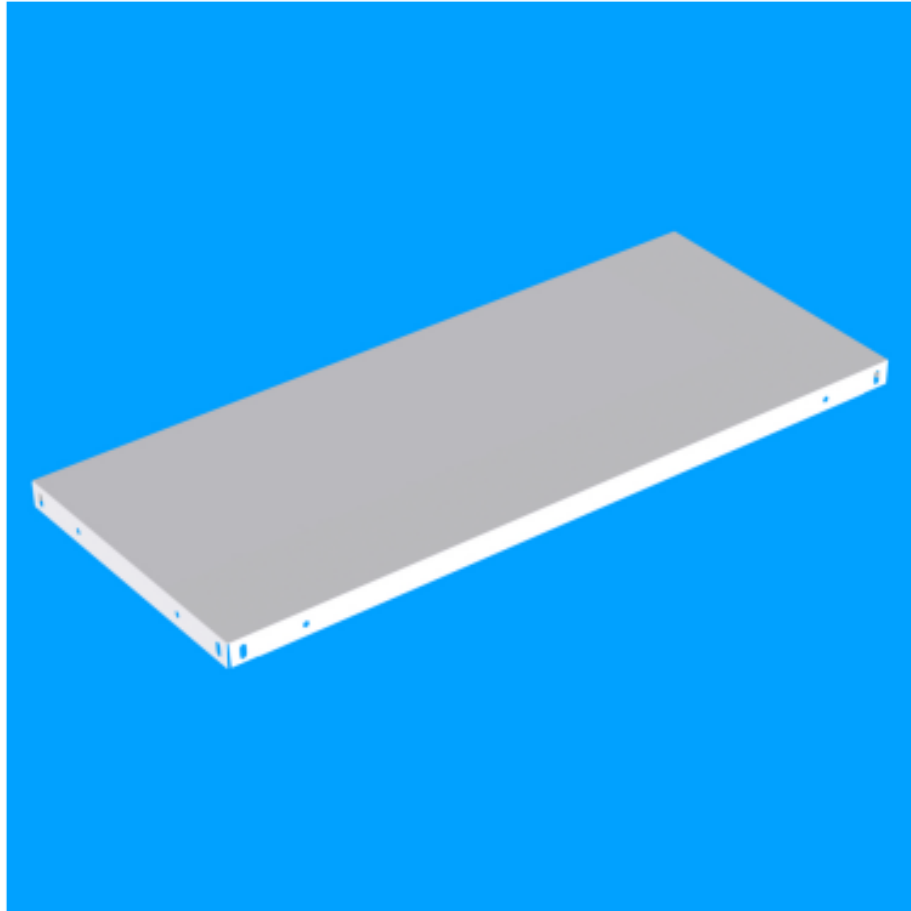

shelve for series N7 50, 700x300

Kód: X70703004K

EAN13: -

Product gallery:

Product short description:

700x300 mm, capacity 50kg

Product description:

Additional metal shelf. Manufactured from quality steel sheet with powdercoated finish. The maximum capacity equally spread per shelf is 50kg. Compatible with the shelving system series N7/50.

Product features:

width mm	700 mm
depth mm	300 mm
weight kg	1 kg
barva	9003 RAL
materiál police	kovová
nosnost police regál	250
typ regálu	Šroubové
šířka regálu	700 mm

Product attributes:

Product accessories: