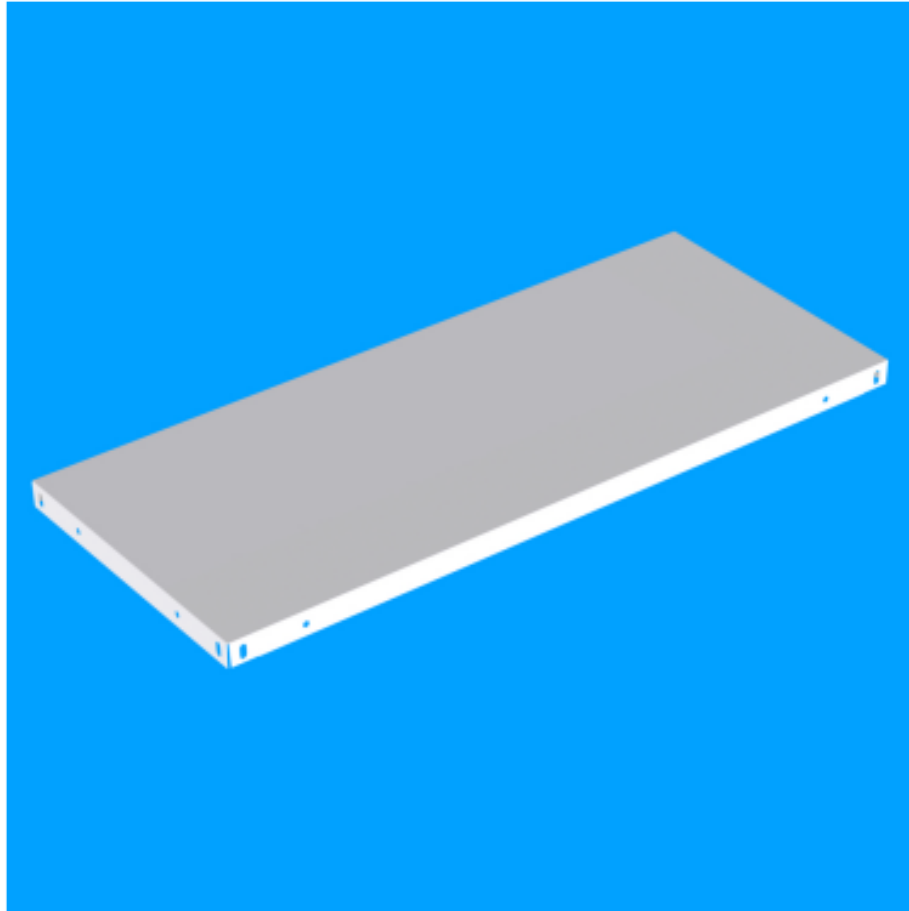

shelve for series N7 50, 700x300

Kód: X70703004K

EAN13: -

Product gallery:

Product short description:

700x300 mm, capacity 50kg

Product description:

Additional metal shelf. Manufactured from quality steel sheet with powdercoated finish. The maximum capacity equally spread per shelf is 50kg. Compatible with the shelving system series N7/50.

Product features:

width mm	700 mm
depth mm	300 mm
weight kg	1 kg
barva	9003 RAL
materiál police	kovová
nosnost police regál	250
typ regálu	Šroubové
šířka regálu	700 mm

Product attributes:

Product accessories: