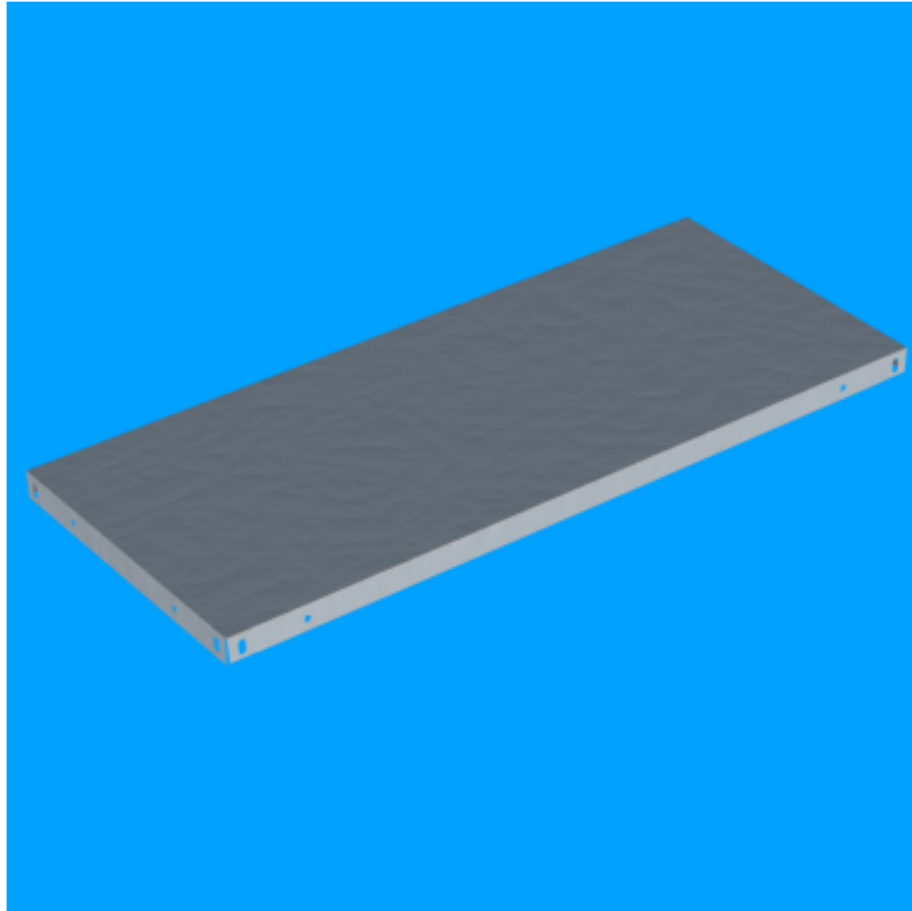

shelve for series N7 50, 700x300

Kód: X70703004P

EAN13: -

Product gallery:

Product short description:

700x300 mm, capacity 50kg

Product description:

Additional metal shelf. Manufactured from quality steel sheet with galvanized surface. The maximum capacity equally spread per shelf is 50kg. Compatible with the shelving system series N7/50.

Product features:

width mm	700 mm
depth mm	300 mm
weight kg	1 kg
barva	pozink RAL
materiál police	kovová
nosnost police regál	250
typ regálu	Šroubové
šířka regálu	700 mm

Product attributes:

Product accessories: