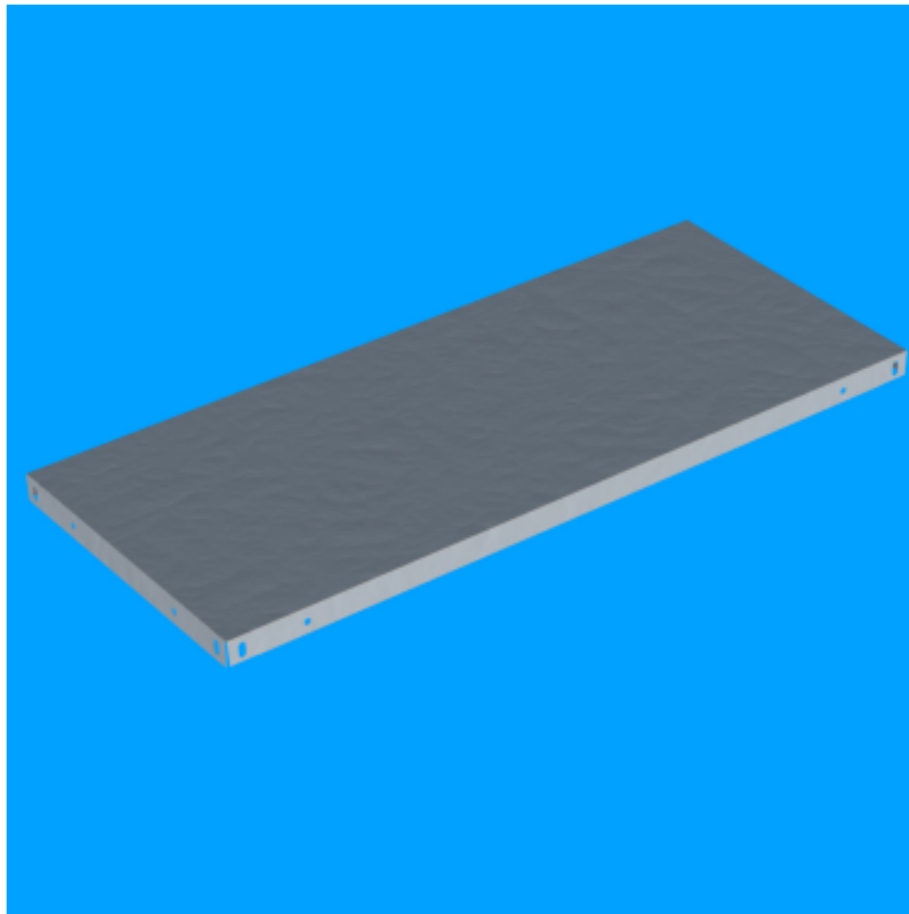

shelve for series N7 50, 700x300

Kód: X70703004P

EAN13: -

Product gallery:

Product short description:

700x300 mm, capacity 50kg

Product description:

Additional metal shelf. Manufactured from quality steel sheet with galvanized surface. The maximum capacity equally spread per shelf is 50kg. Compatible with the shelving system series N7/50.

Product features:

width mm	700 mm
depth mm	300 mm
weight kg	1 kg
barva	pozink RAL
materiál police	kovová
nosnost police regál	250
typ regálu	Šroubové
šířka regálu	700 mm

Product attributes:

Product accessories: