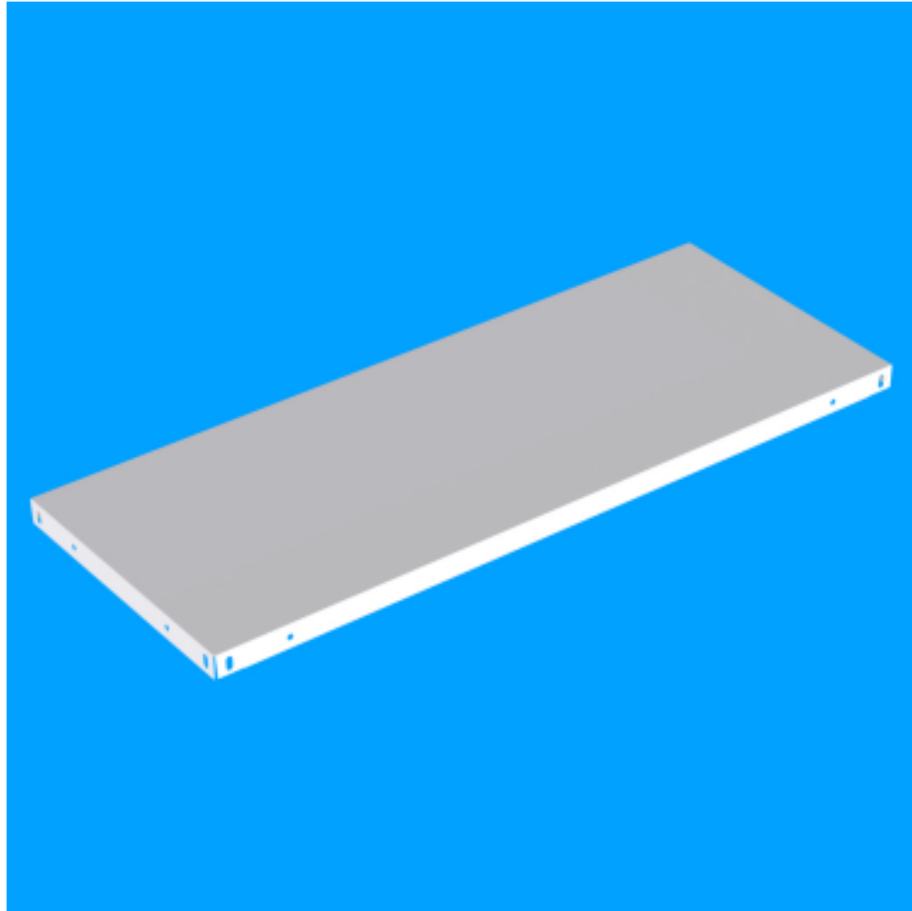

shelve for series N7 50, 750x300

Kód: X70753004K

EAN13: -

Product gallery:

Product short description:

750x300 mm, capacity 50kg

Product description:

Additional metal shelf. Manufactured from quality steel sheet with powdercoated finish. The maximum capacity equally spread per shelf is 50kg. Compatible with the shelving system series N7/50.

Product features:

| | |
|----------------------|----------|
| width mm | 750 mm |
| depth mm | 300 mm |
| weight kg | 1.1 kg |
| barva | 9003 RAL |
| materiál police | kovová |
| nosnost police regál | 250 |
| typ regálu | Šroubové |
| šířka regálu | 750 mm |