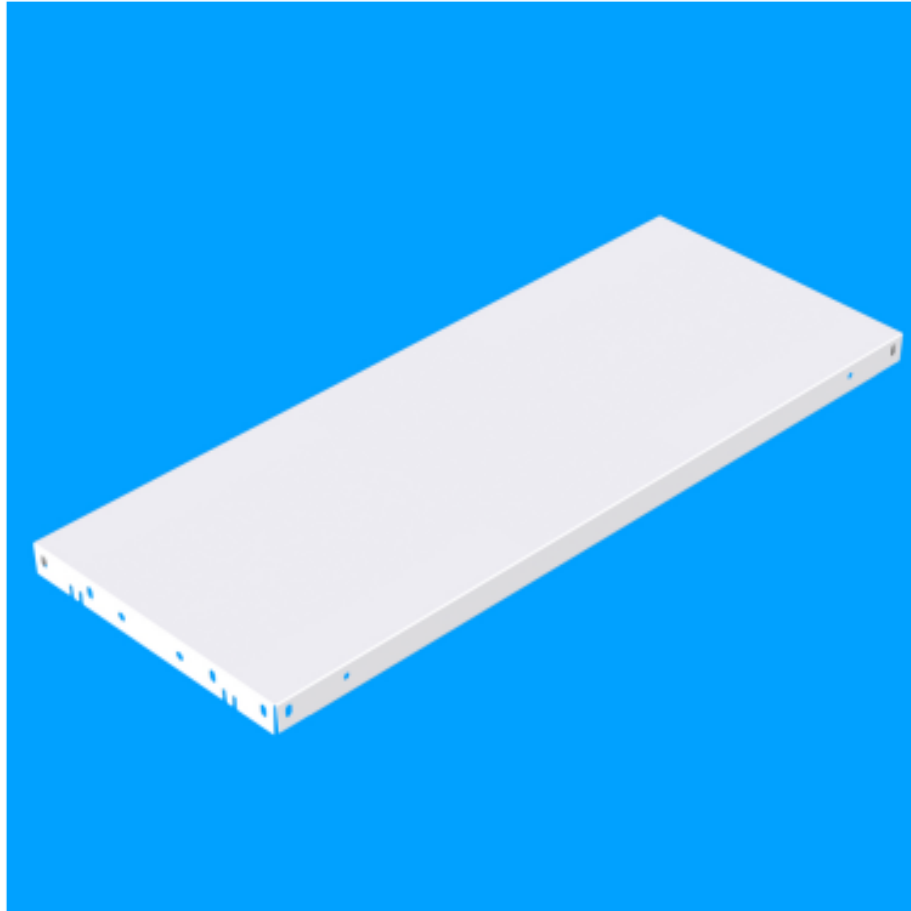

shelve for series N7 75, 750x300

Kód: X70753006K

EAN13: -

Product gallery:

Product short description:

750x300 mm, capacity 75kg

Product description:

Additional metal shelf. Manufactured from quality steel sheet with powdercoated finish. The maximum capacity equally spread per shelf is 75kg. Compatible with the shelving system series N7/75.

Product features:

width mm	750 mm
depth mm	300 mm
weight kg	1.7 kg
barva	9003 RAL
materiál police	kovová
nosnost police regál	75
typ regálu	Šroubové
šířka regálu	750 mm

Product attributes:

Product accessories: