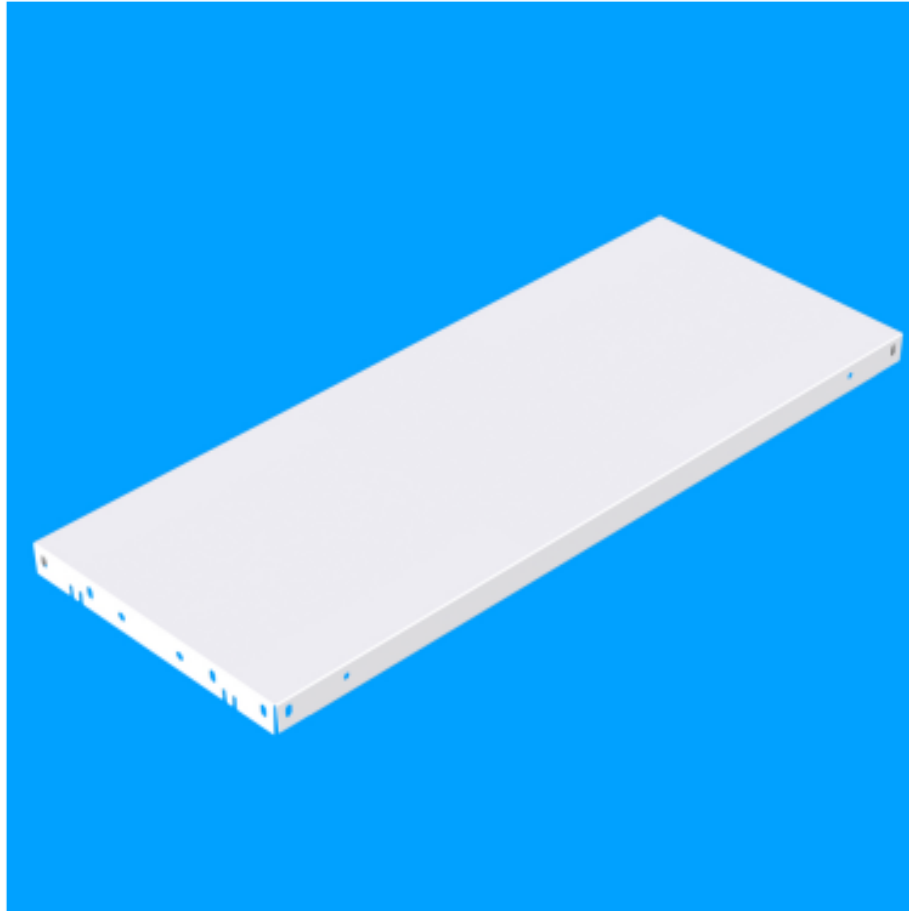

## shelve for series N7 75, 750x300

**Kód:** X70753006K

**EAN13:** -

**Product gallery:**

**Product short description:**

750x300 mm, capacity 75kg

**Product description:**

Additional metal shelf. Manufactured from quality steel sheet with powdercoated finish. The maximum capacity equally spread per shelf is 75kg. Compatible with the shelving system series N7/75.

### Product features:

width mm	750 mm
depth mm	300 mm
weight kg	1.7 kg
barva	9003 RAL
materiál police	kovová
nosnost police regál	75
typ regálu	Šroubové
šířka regálu	750 mm