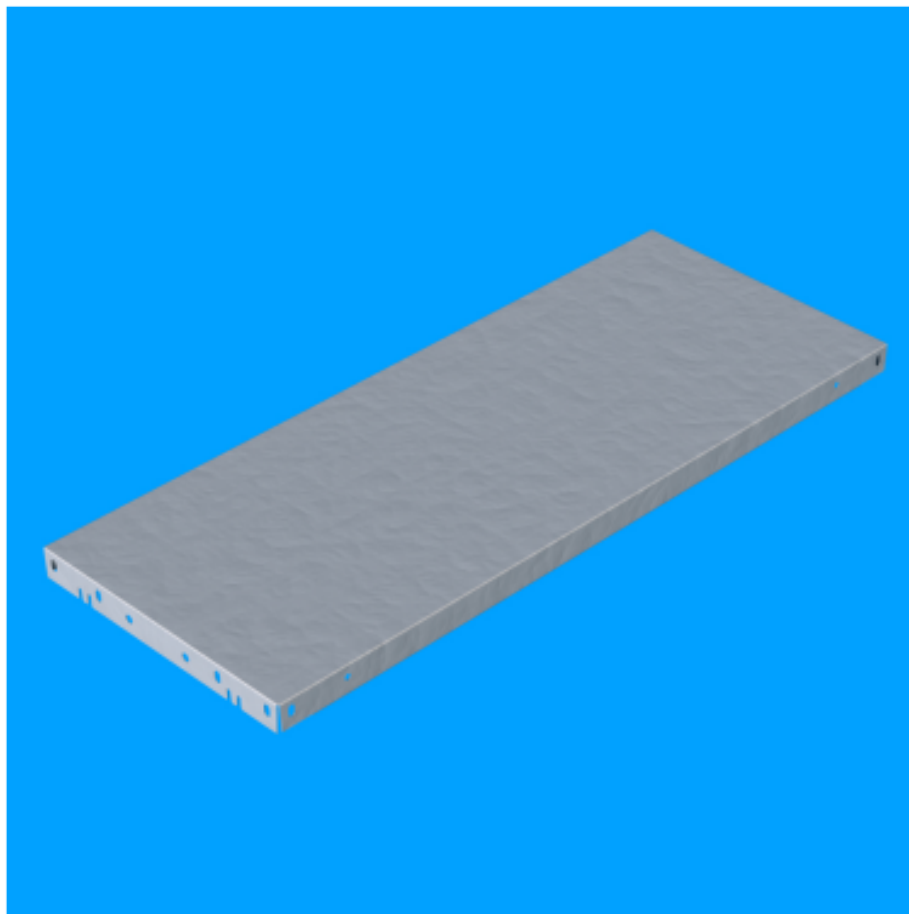

shelve for series N7 75, 750x300

Kód: X70753006P

EAN13: -

Product gallery:

Product short description:

750x300 mm, capacity 75kg

Product description:

Additional metal shelf. Manufactured from quality steel sheet with galvanized surface. The maximum capacity equally spread per shelf is 75kg. Compatible with the shelving system series N7/75.

Product features:

| | |
|----------------------|------------|
| width mm | 750 mm |
| depth mm | 300 mm |
| weight kg | 1.7 kg |
| barva | pozink RAL |
| materiál police | kovová |
| nosnost police regál | 75 |
| typ regálu | Šroubové |
| šířka regálu | 750 mm |