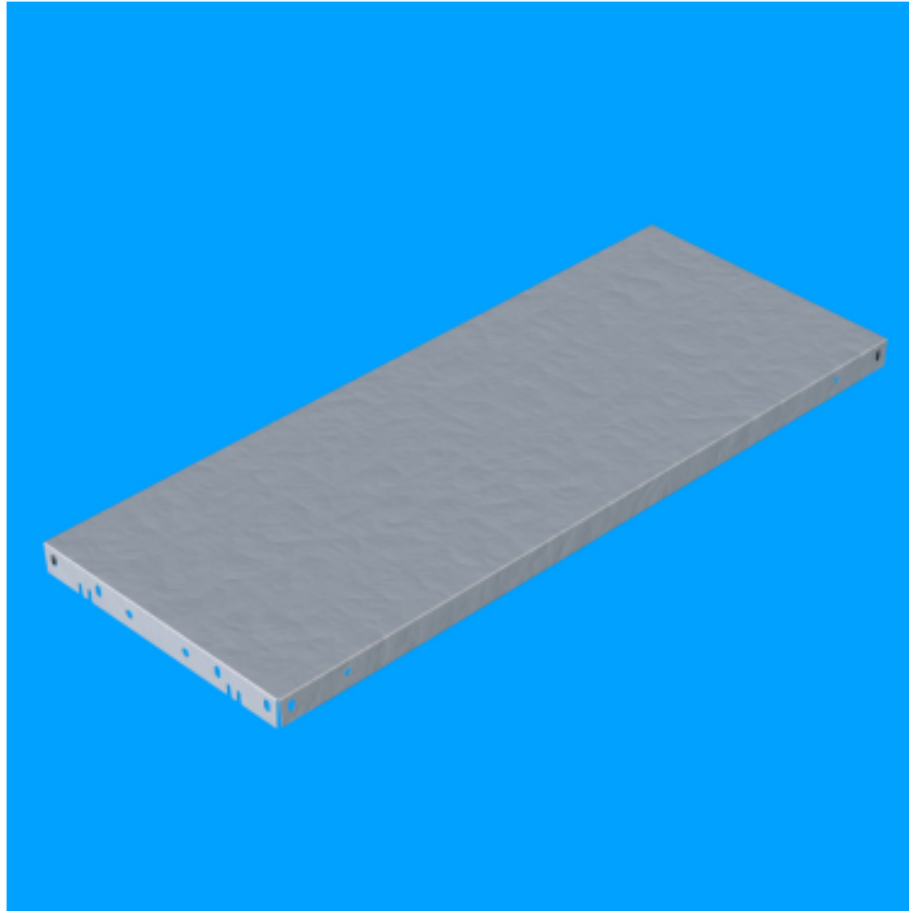

shelve for series N7 75, 750x300

Kód: X70753006P

EAN13: -

Product gallery:

Product short description:

750x300 mm, capacity 75kg

Product description:

Additional metal shelf. Manufactured from quality steel sheet with galvanized surface. The maximum capacity equally spread per shelf is 75kg. Compatible with the shelving system series N7/75.

Product features:

width mm	750 mm
depth mm	300 mm
weight kg	1.7 kg
barva	pozink RAL
materiál police	kovová
nosnost police regál	75
typ regálu	Šroubové
šířka regálu	750 mm

Product attributes:

Product accessories: